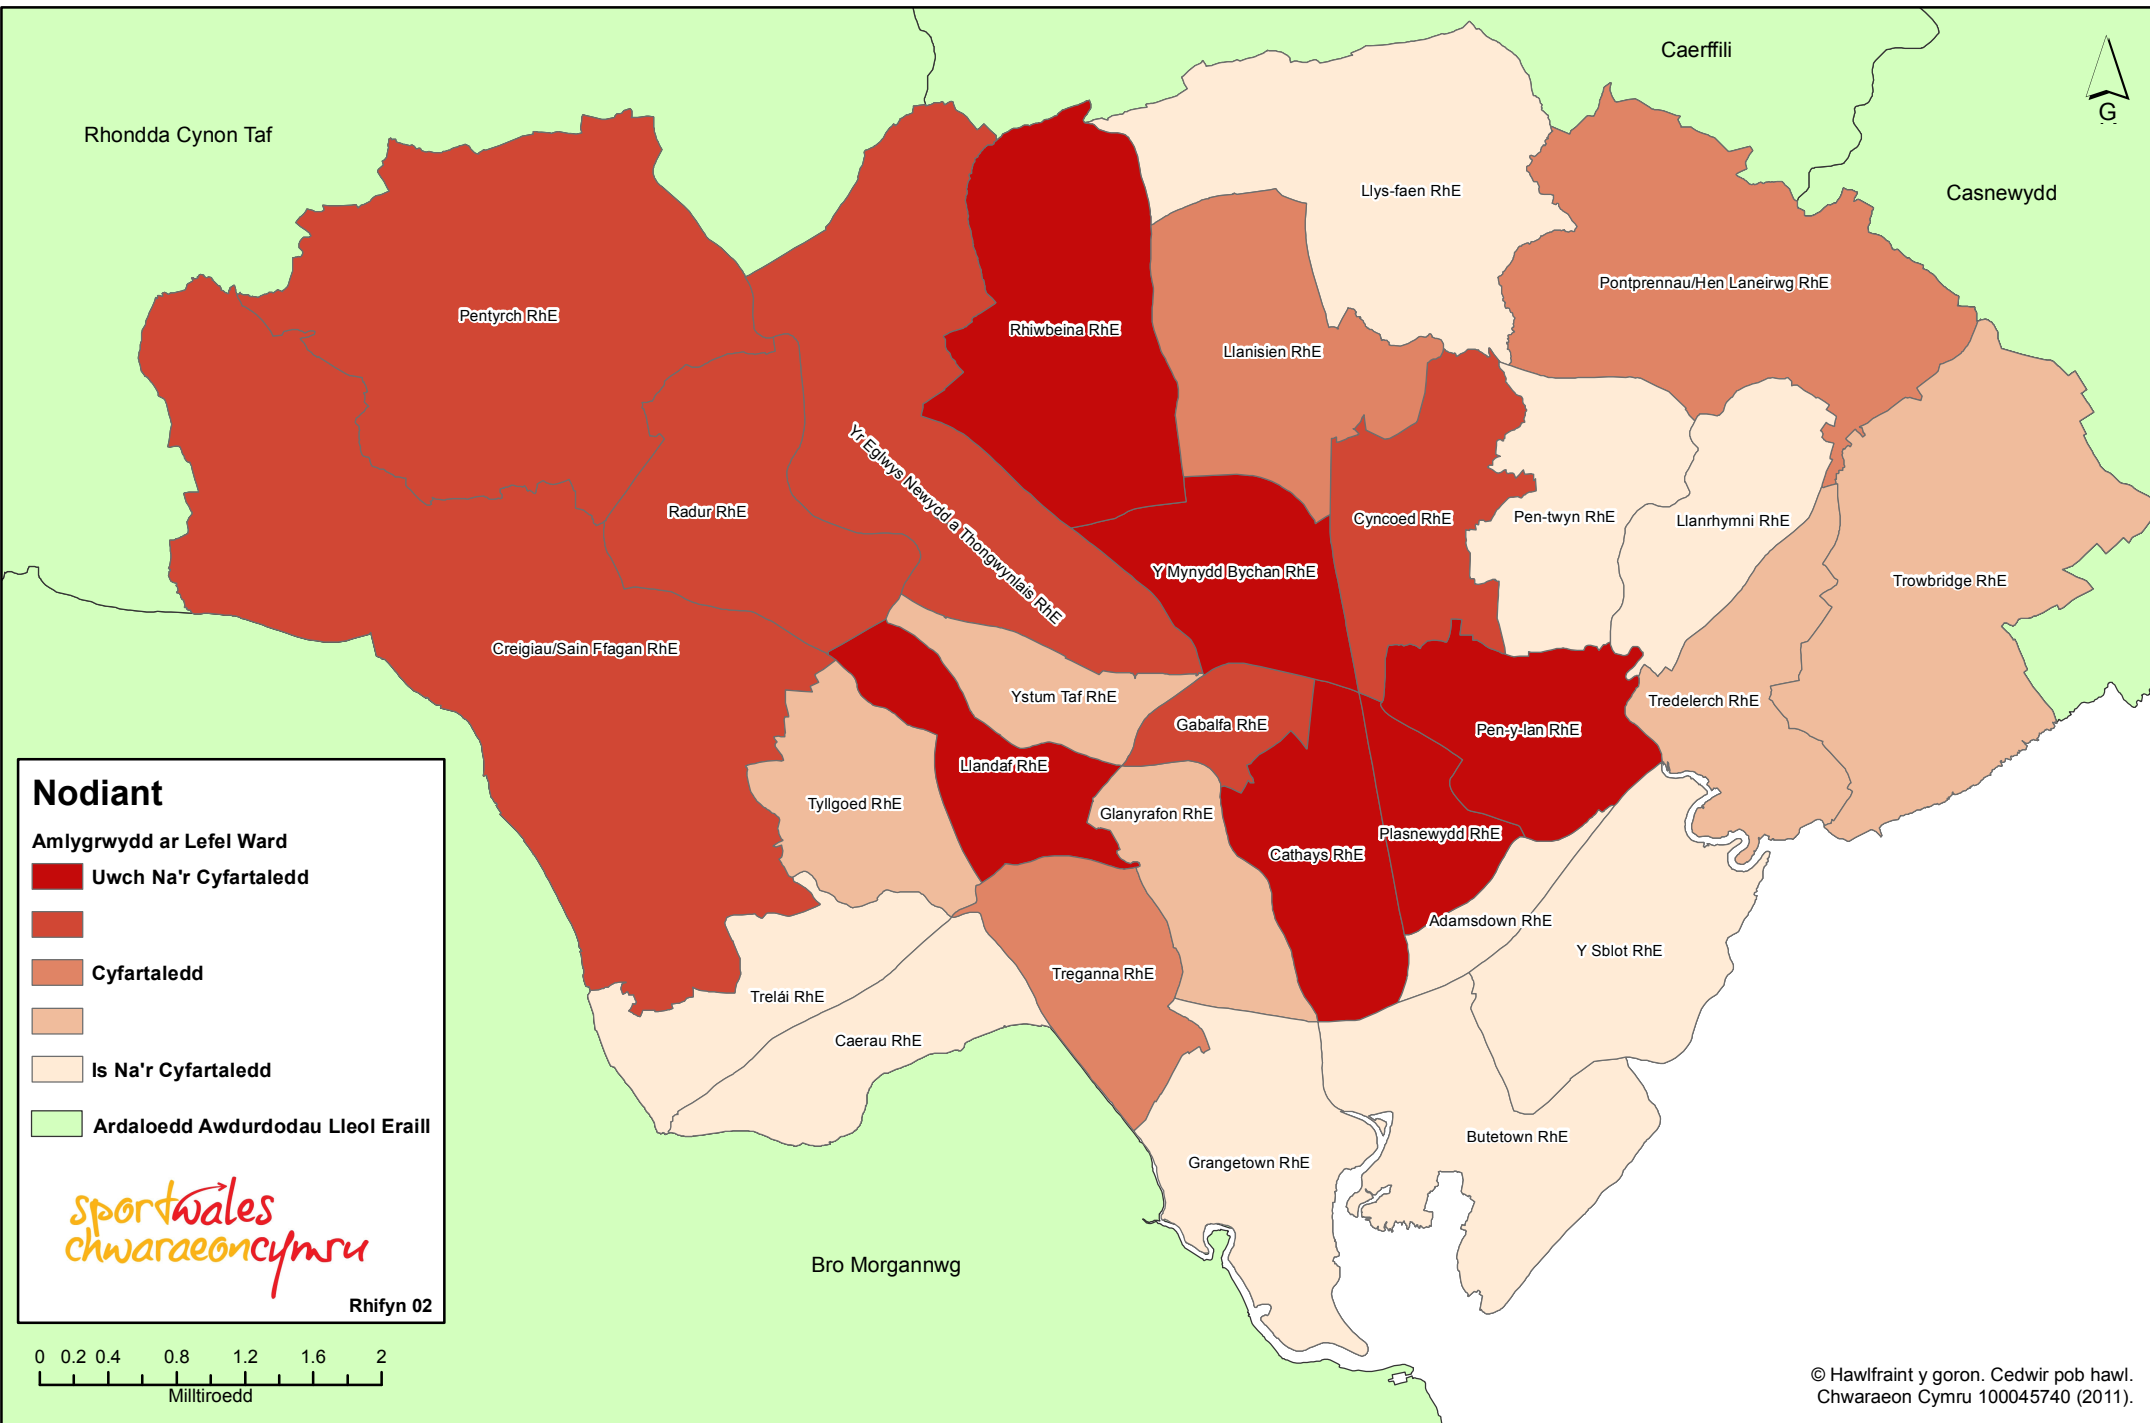

Amlygrwydd Siân - Caerdydd