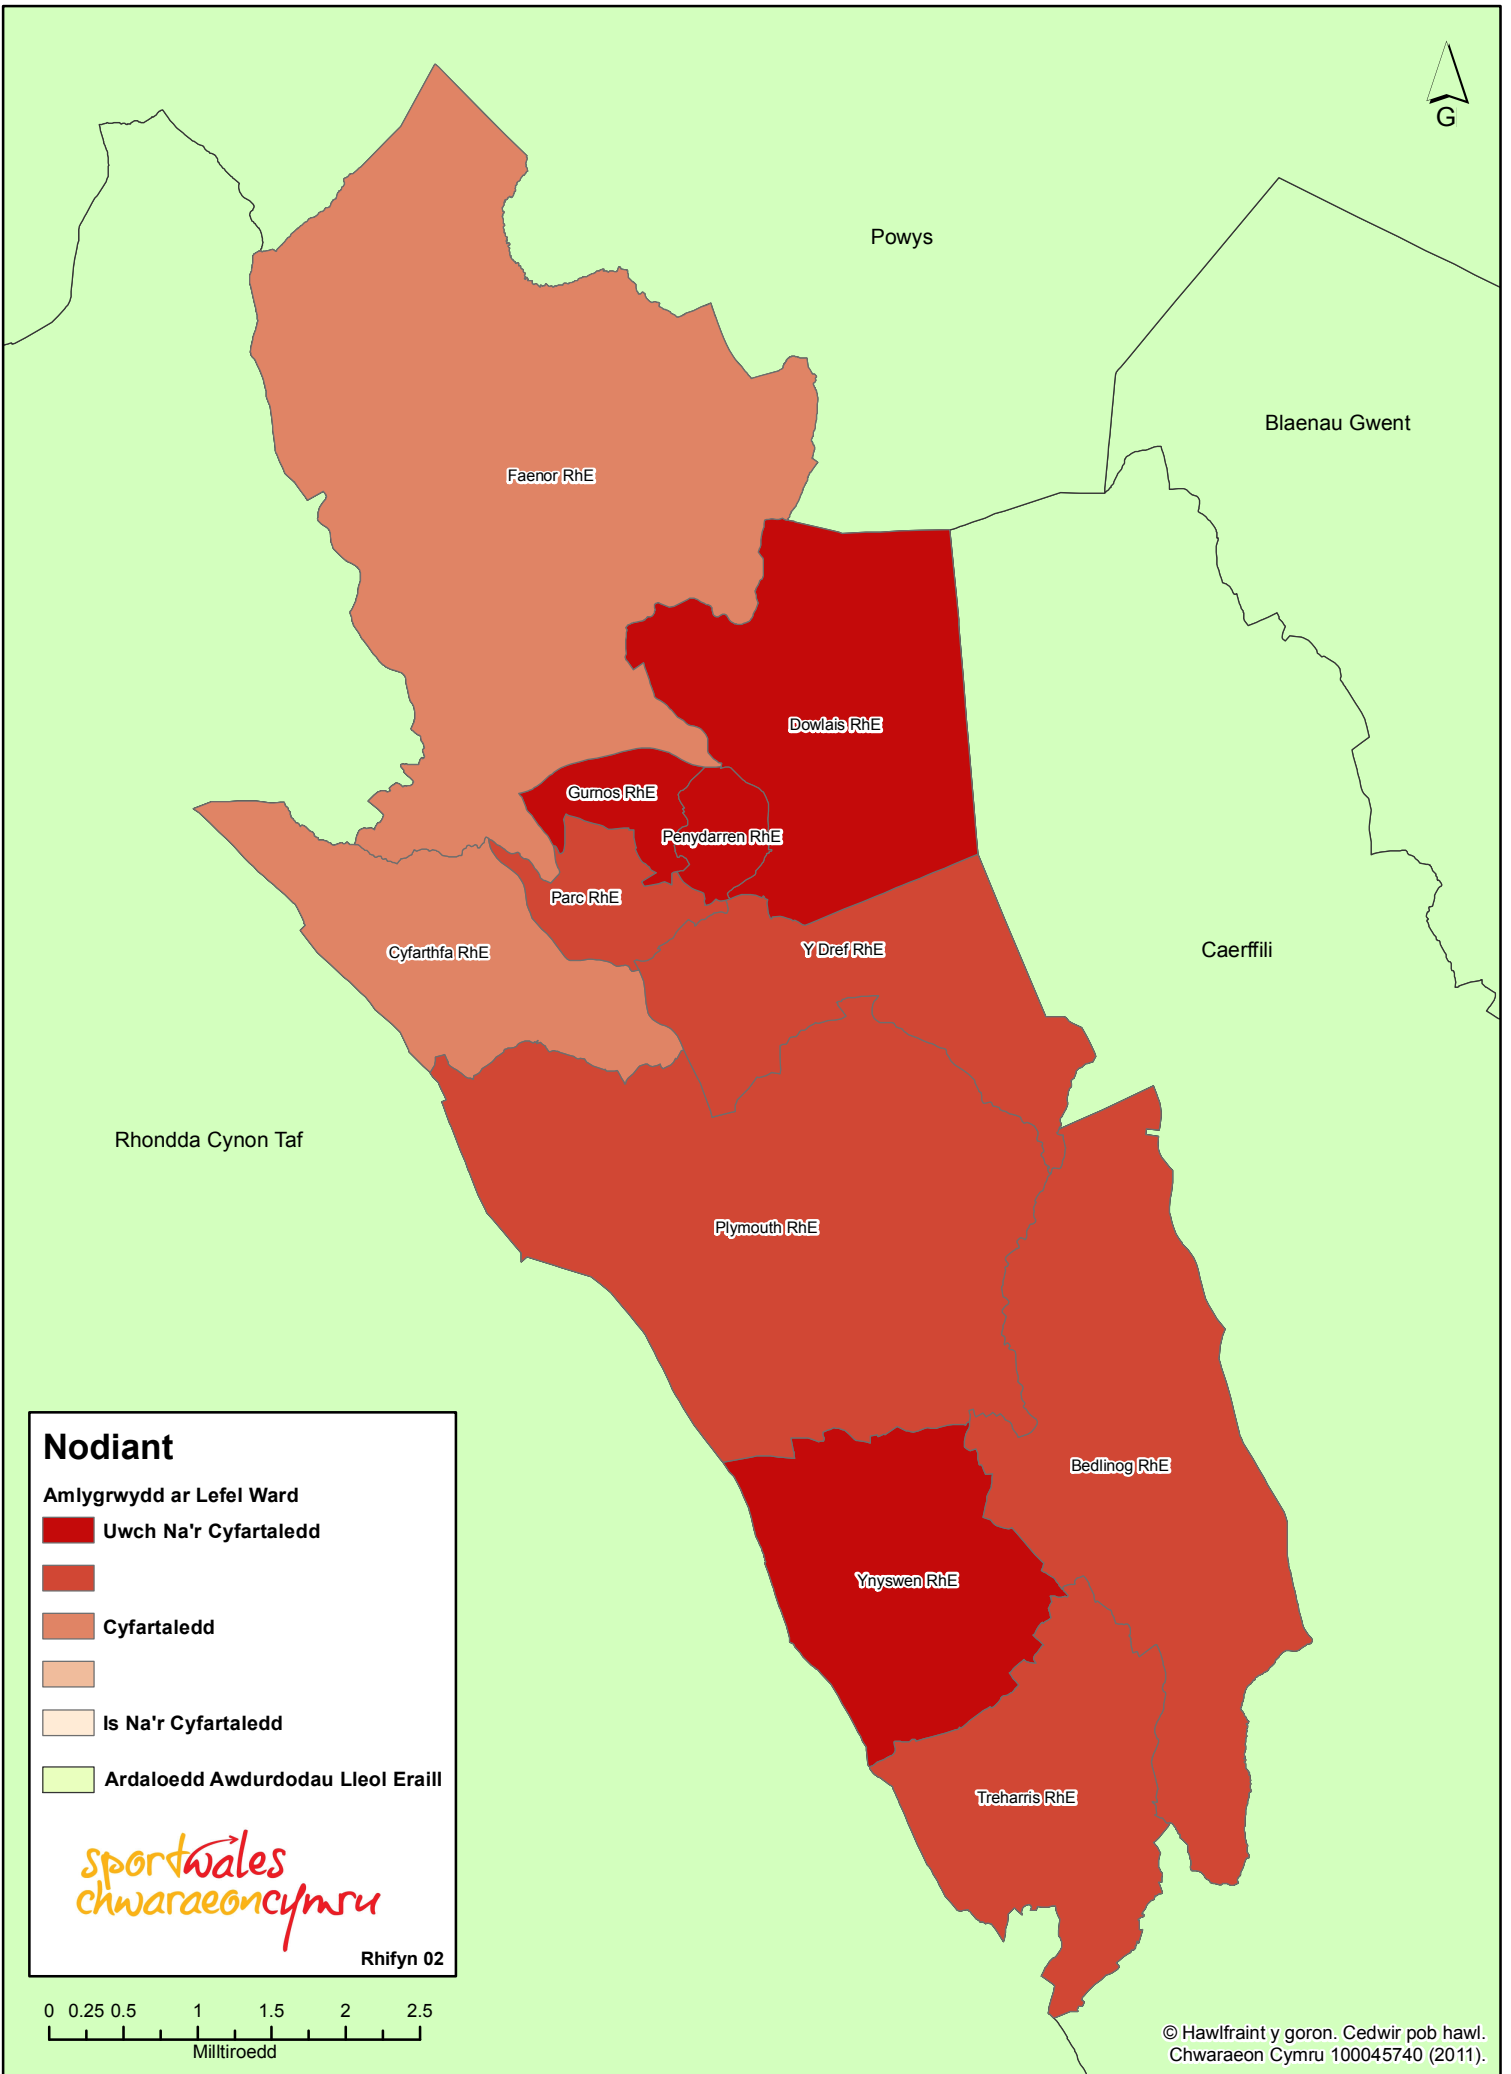

Nodiant

Amylgrwydd ar Lefel Ward

- Uwch Na'r Cyfartaledd
- Cyfartaledd
- Is Na'r Cyfartaledd
- Ardaloedd Awdurdodau Lleol Eraill

sportwales
chwaraeon cymru

Rhifyn 02

© Hawffraint y goron. Cedwir pob hawl.
Chwaraeon Cymru 100045740 (2011).

Amylgrwydd Gav - Merthyr Tudful