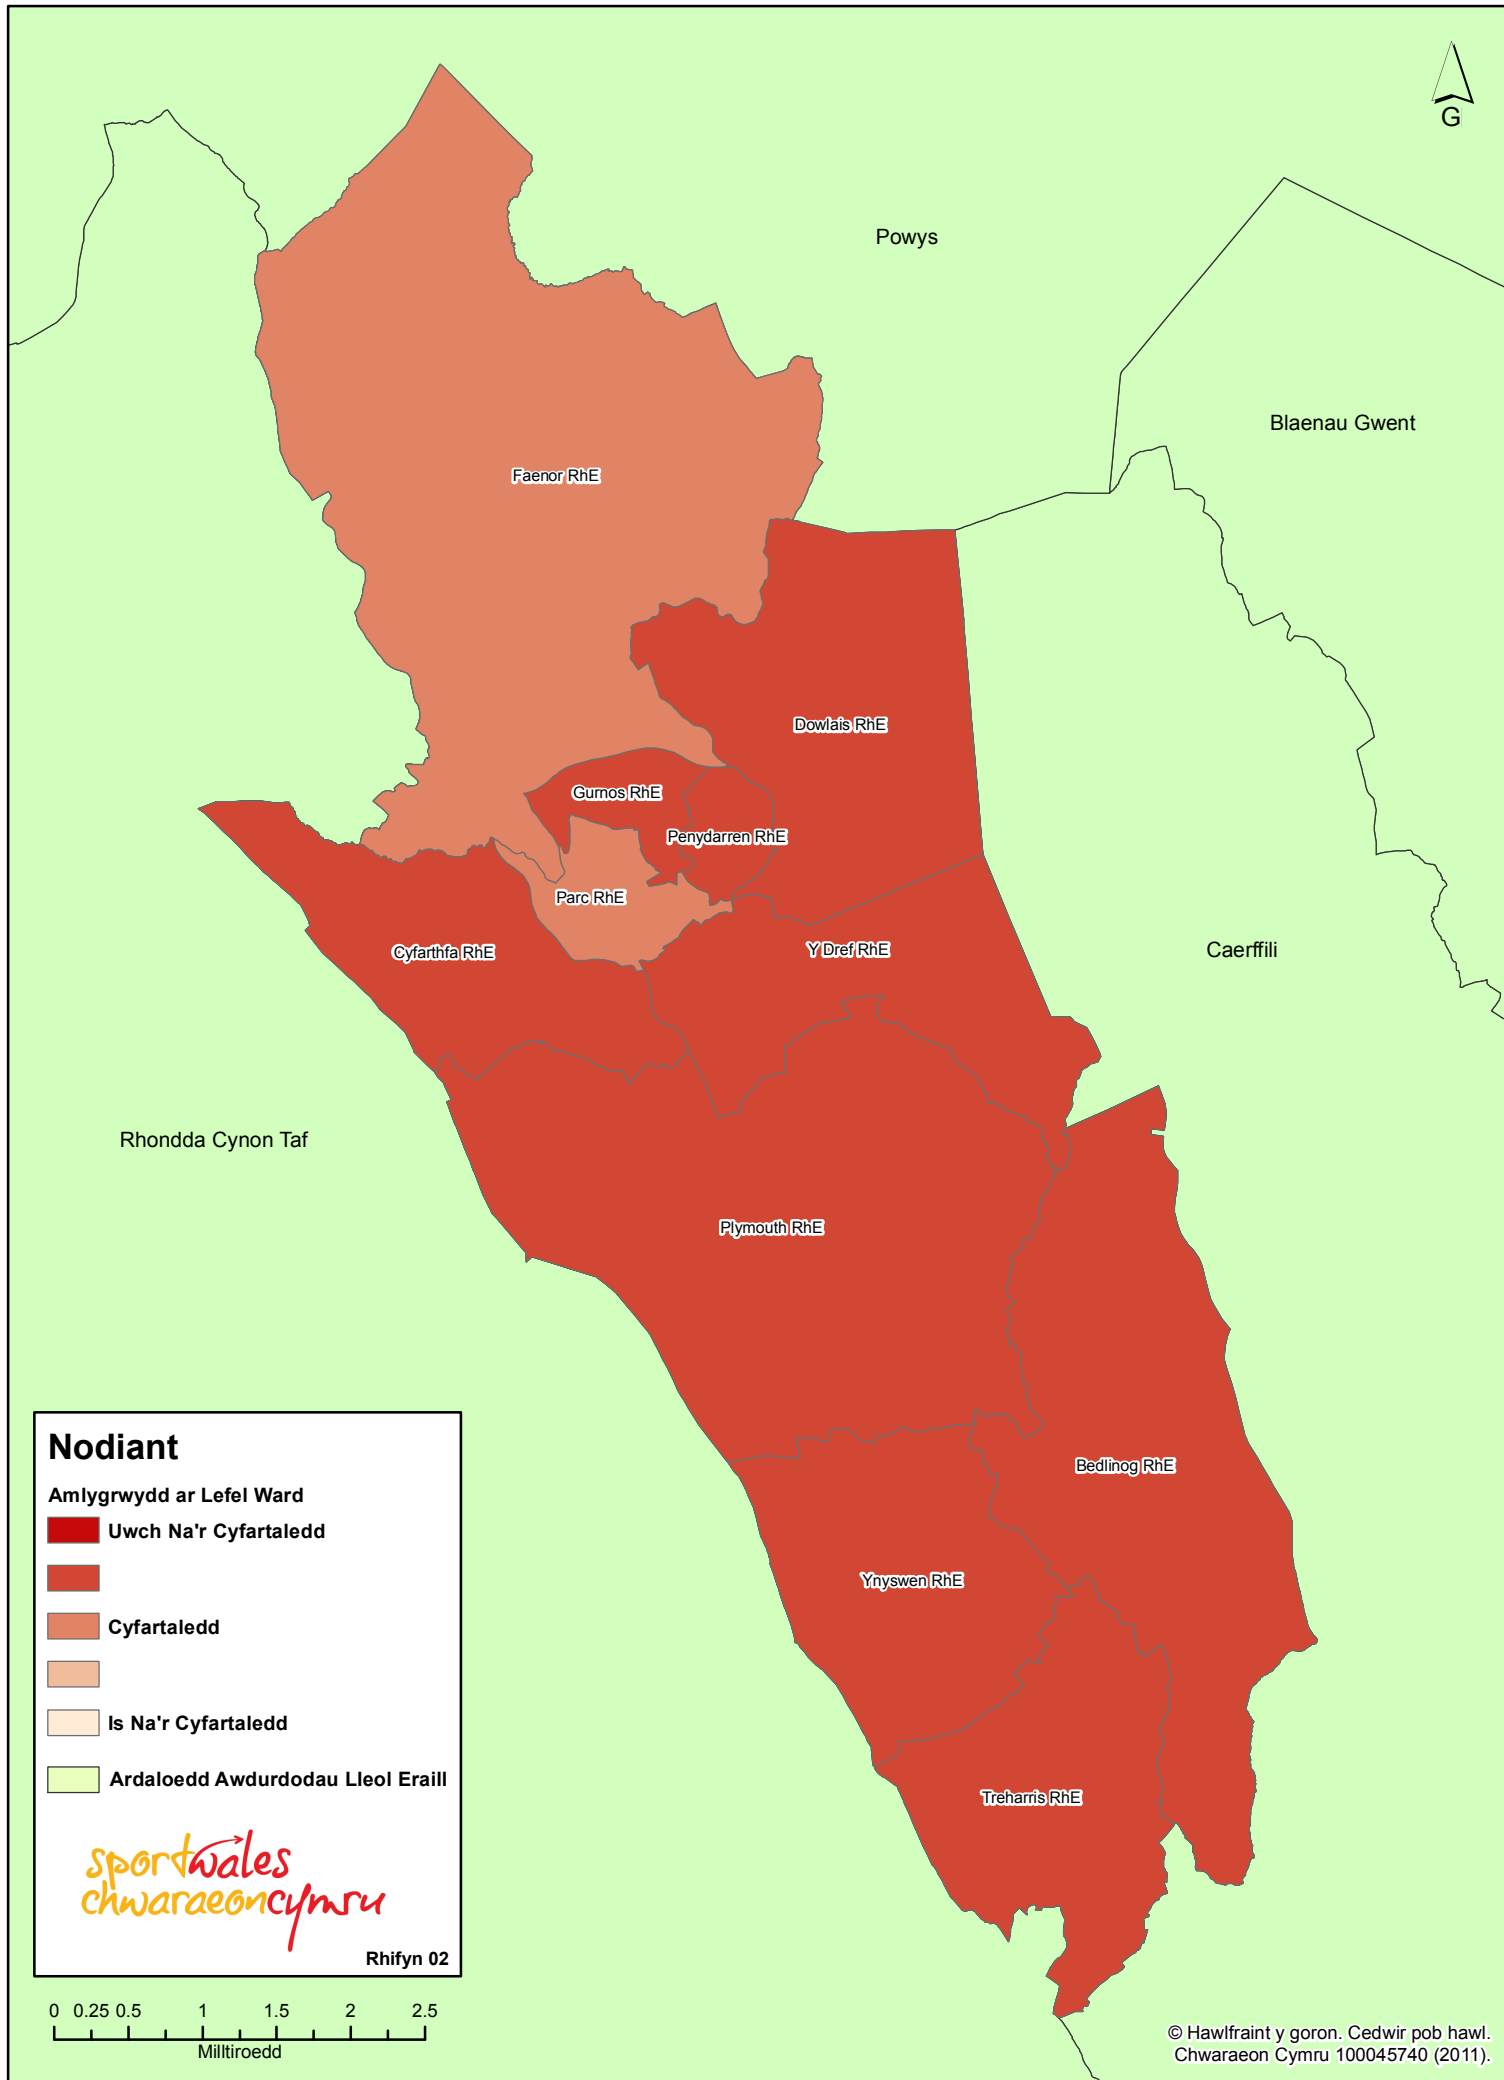

Legend

- Above Average
- Average
- Below Average
- Other Local Authority Areas

sportwales
chwaraeoncymsu

Issue 02

© Crown copyright. All rights reserved.
Sport Wales 100045740 (2011).

Prevalence of Christine - Merthyr Tydfil