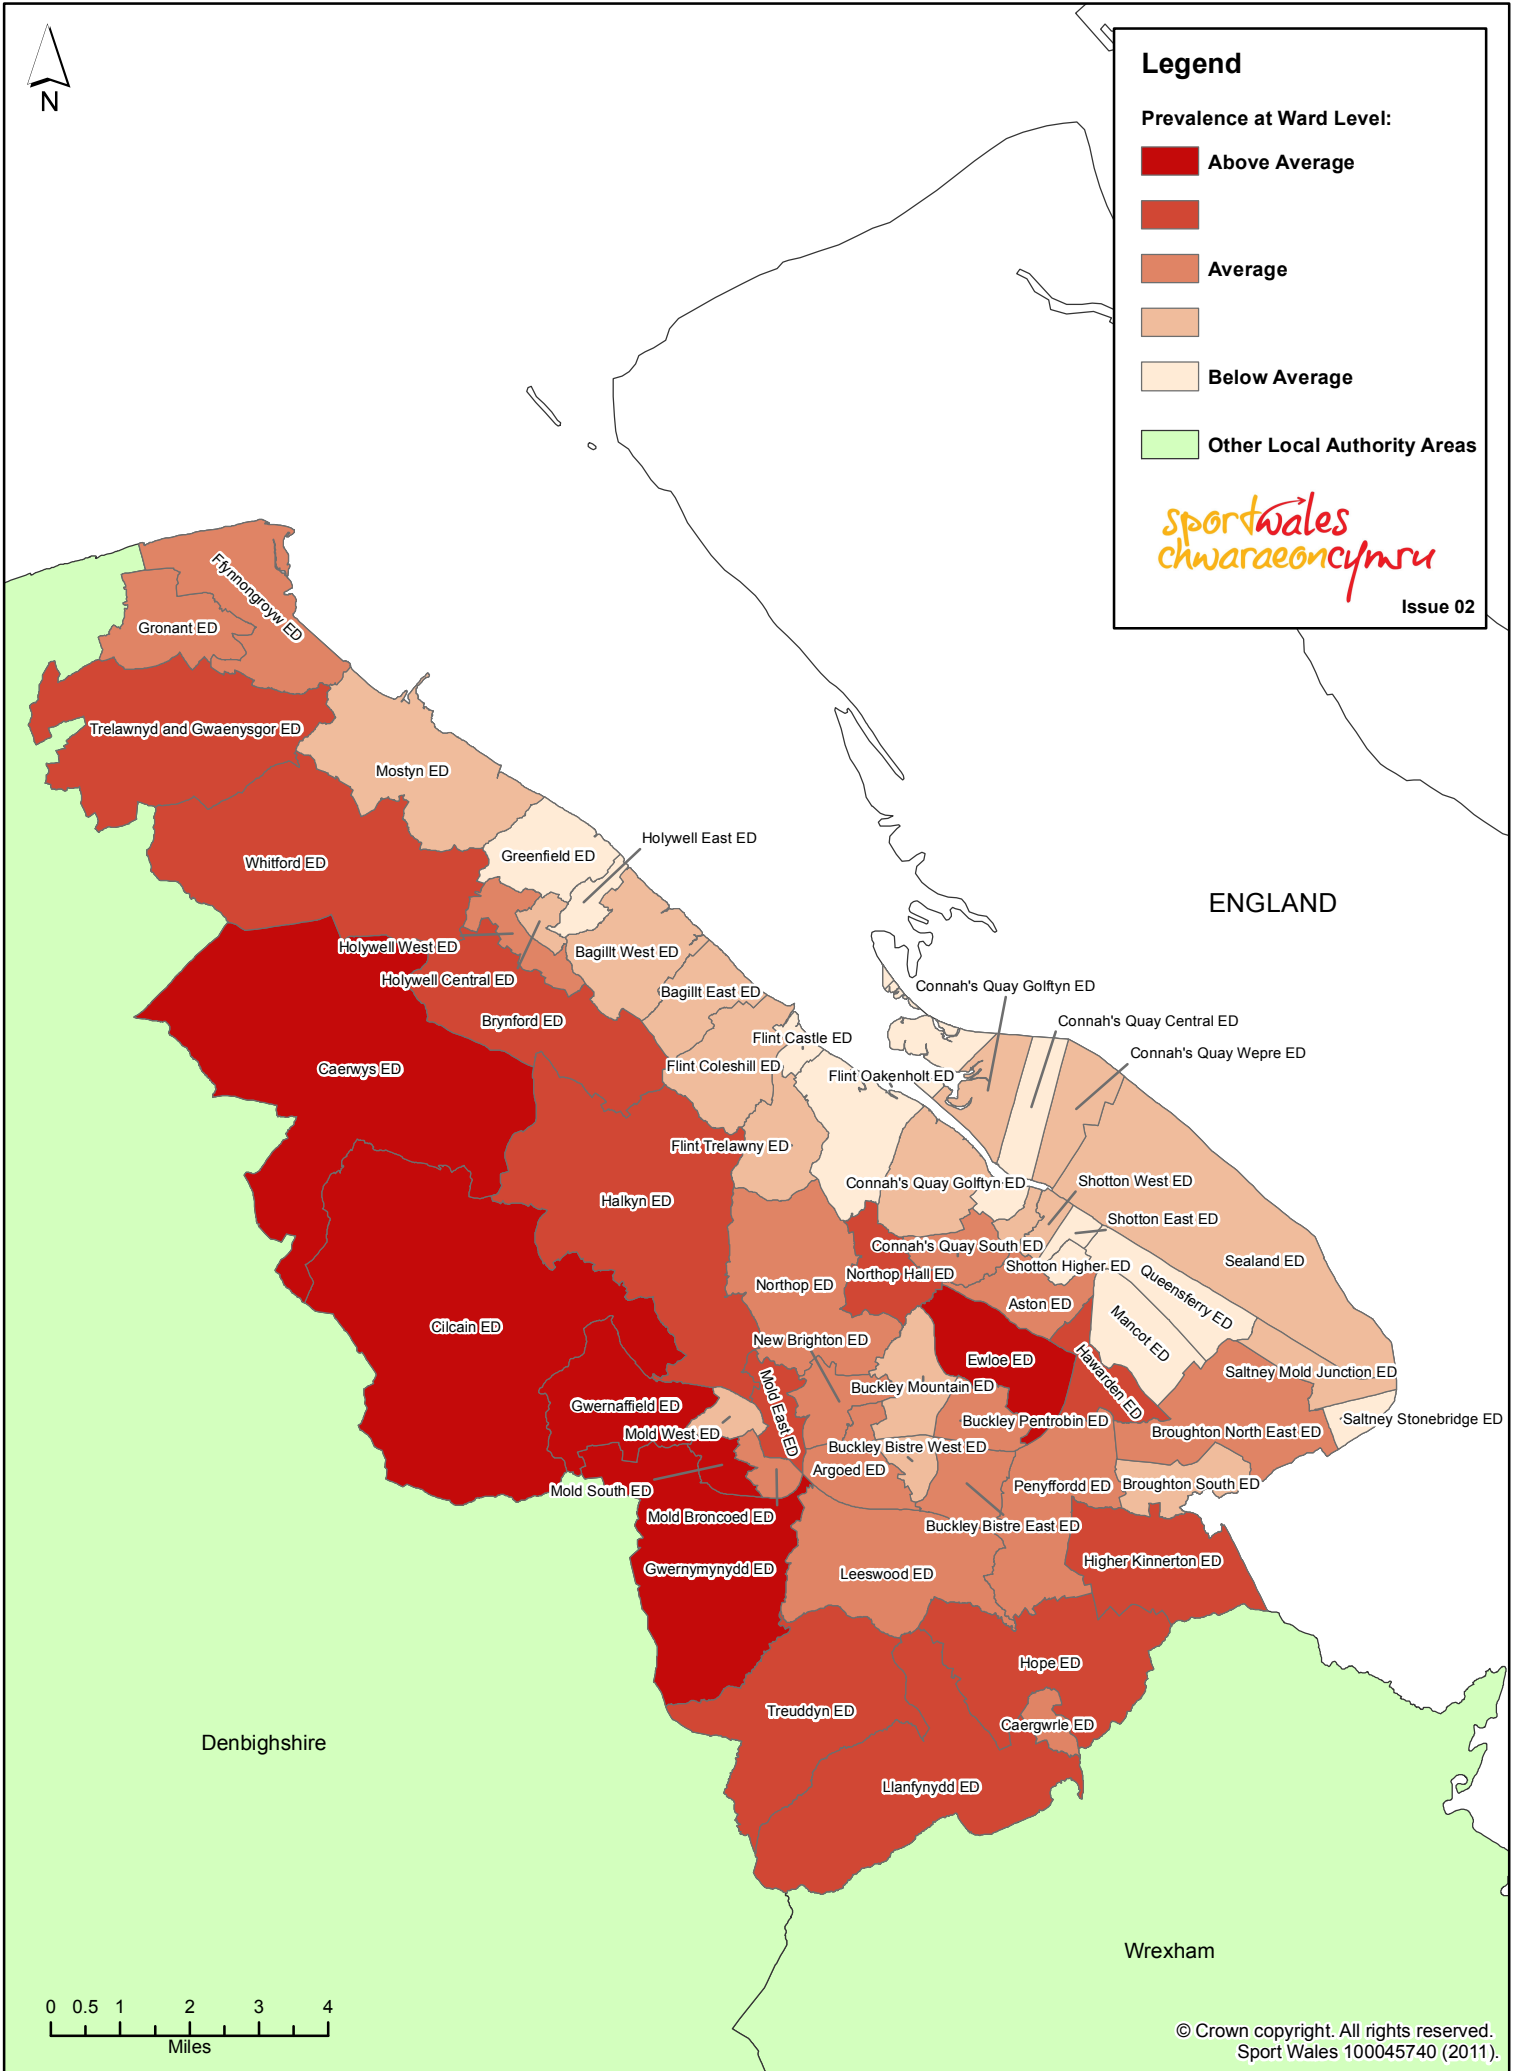

Legend

Prevalence at Ward Level:

- Above Average
- Average
- Below Average
- Other Local Authority Areas

sportwales
chwaraeoncymsu

Issue 02

© Crown copyright. All rights reserved.
Sport Wales 100045740 (2011).