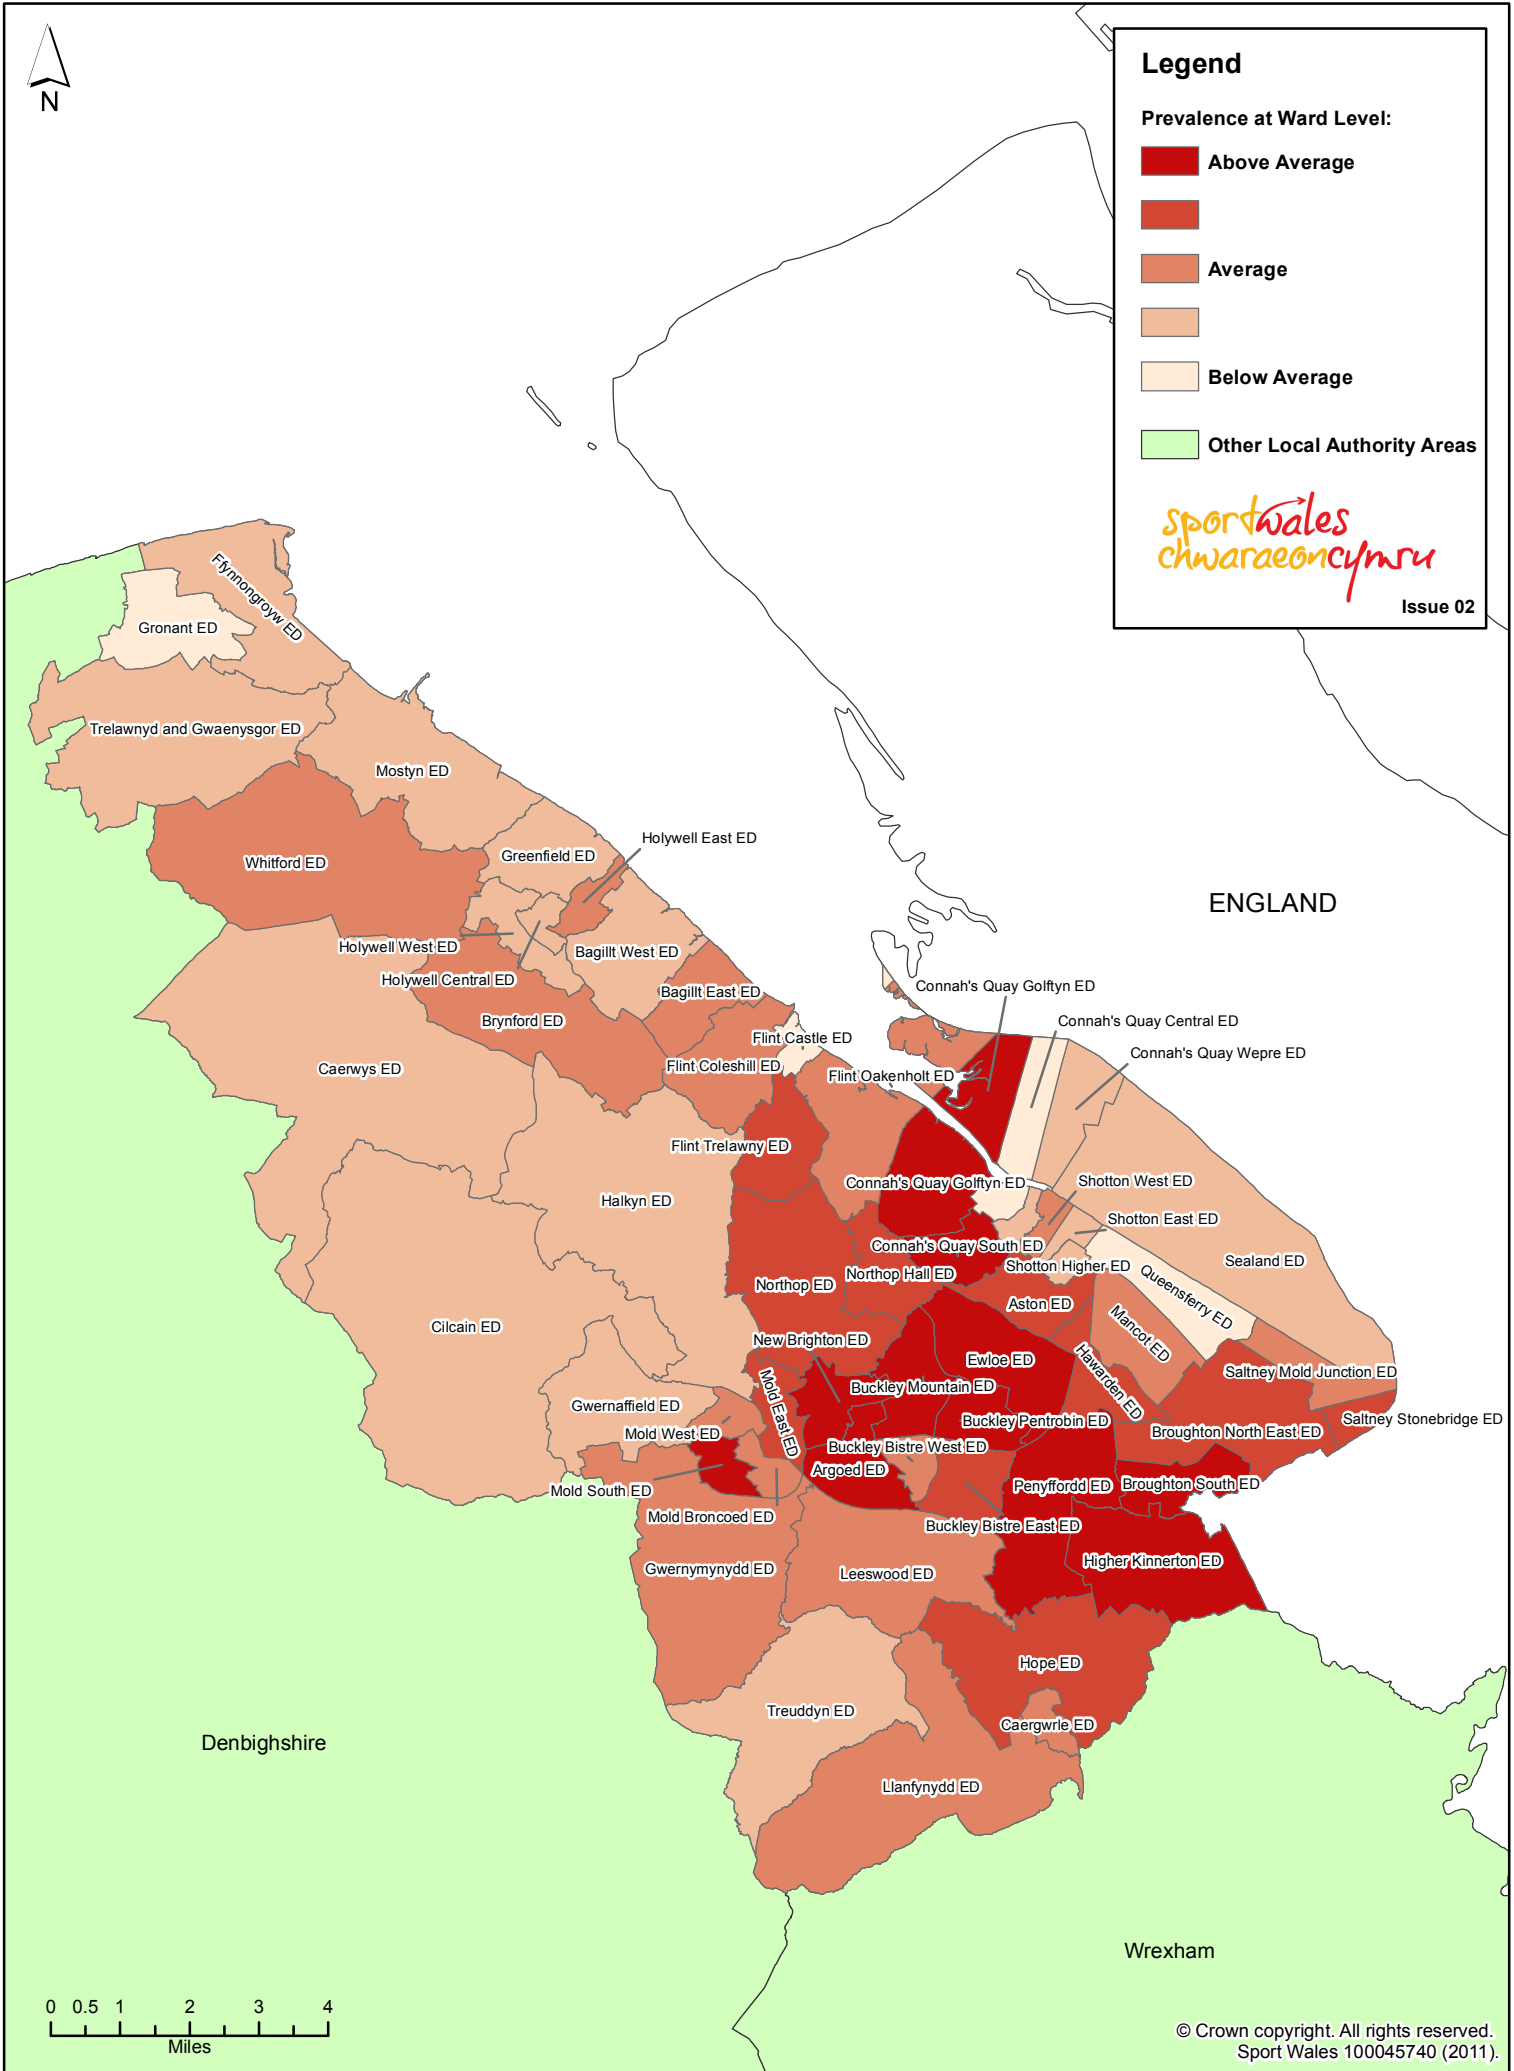

Legend

Prevalence at Ward Level:

- Above Average
- Average
- Below Average
- Other Local Authority Areas

Issue 02

Prevalence of Mark - Flintshire

© Crown copyright. All rights reserved.
Sport Wales 100045740 (2011).