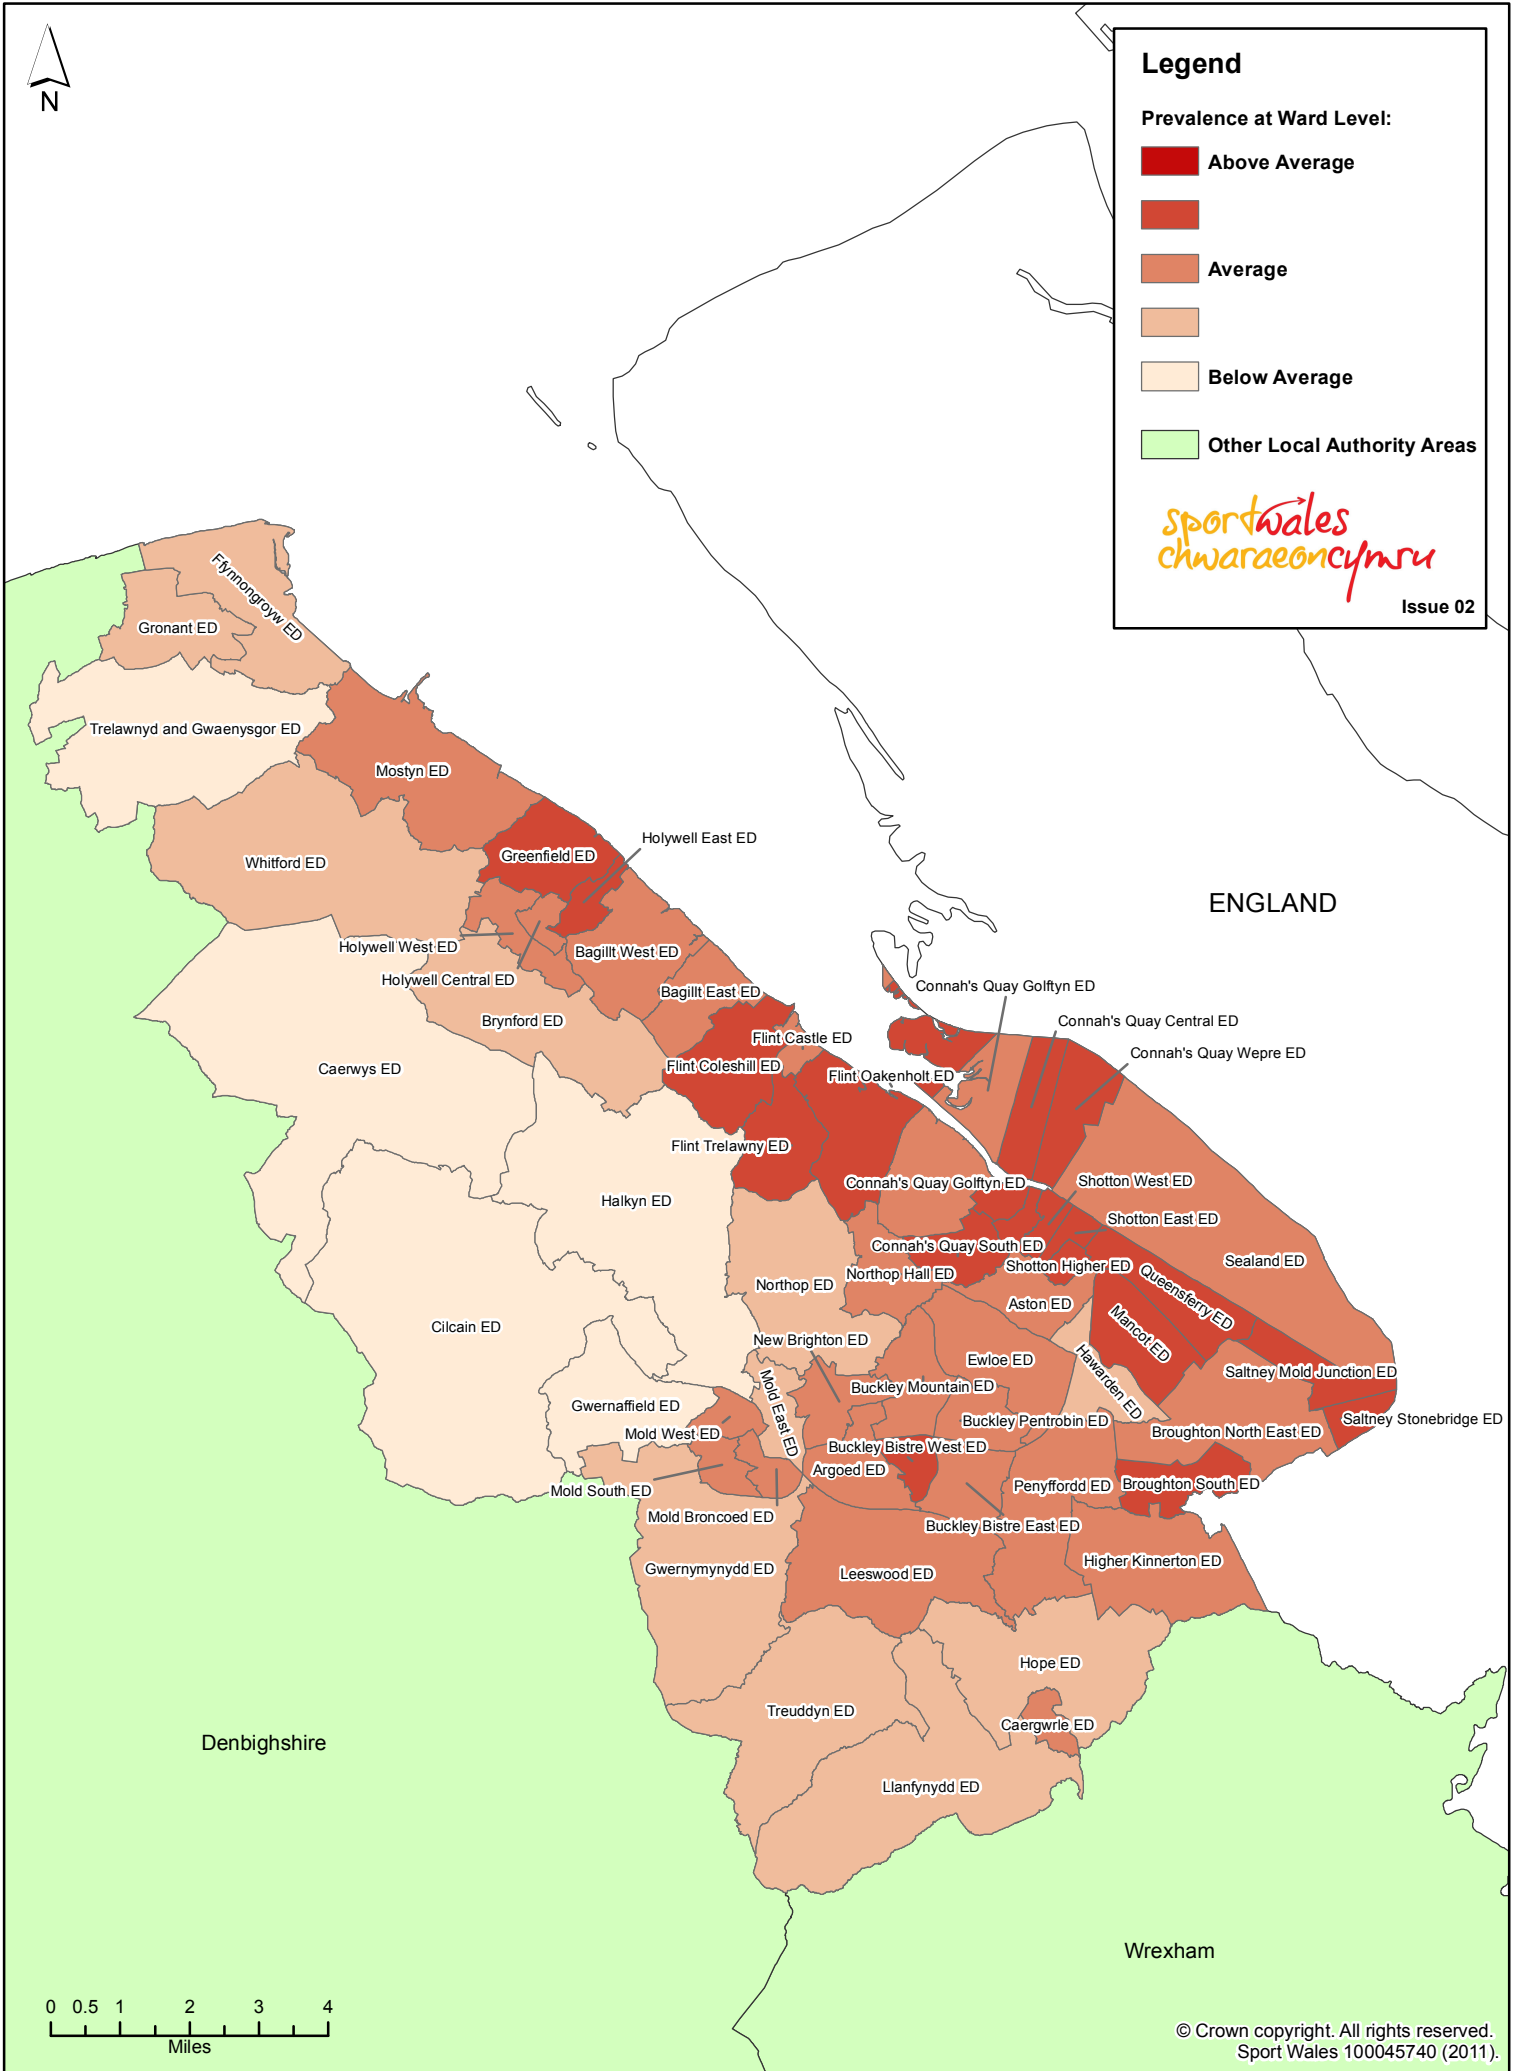

Legend

Prevalence at Ward Level:

- Above Average
- Average
- Below Average
- Other Local Authority Areas

Issue 02

Prevalence of Christine - Flintshire

© Crown copyright. All rights reserved.
Sport Wales 100045740 (2011).