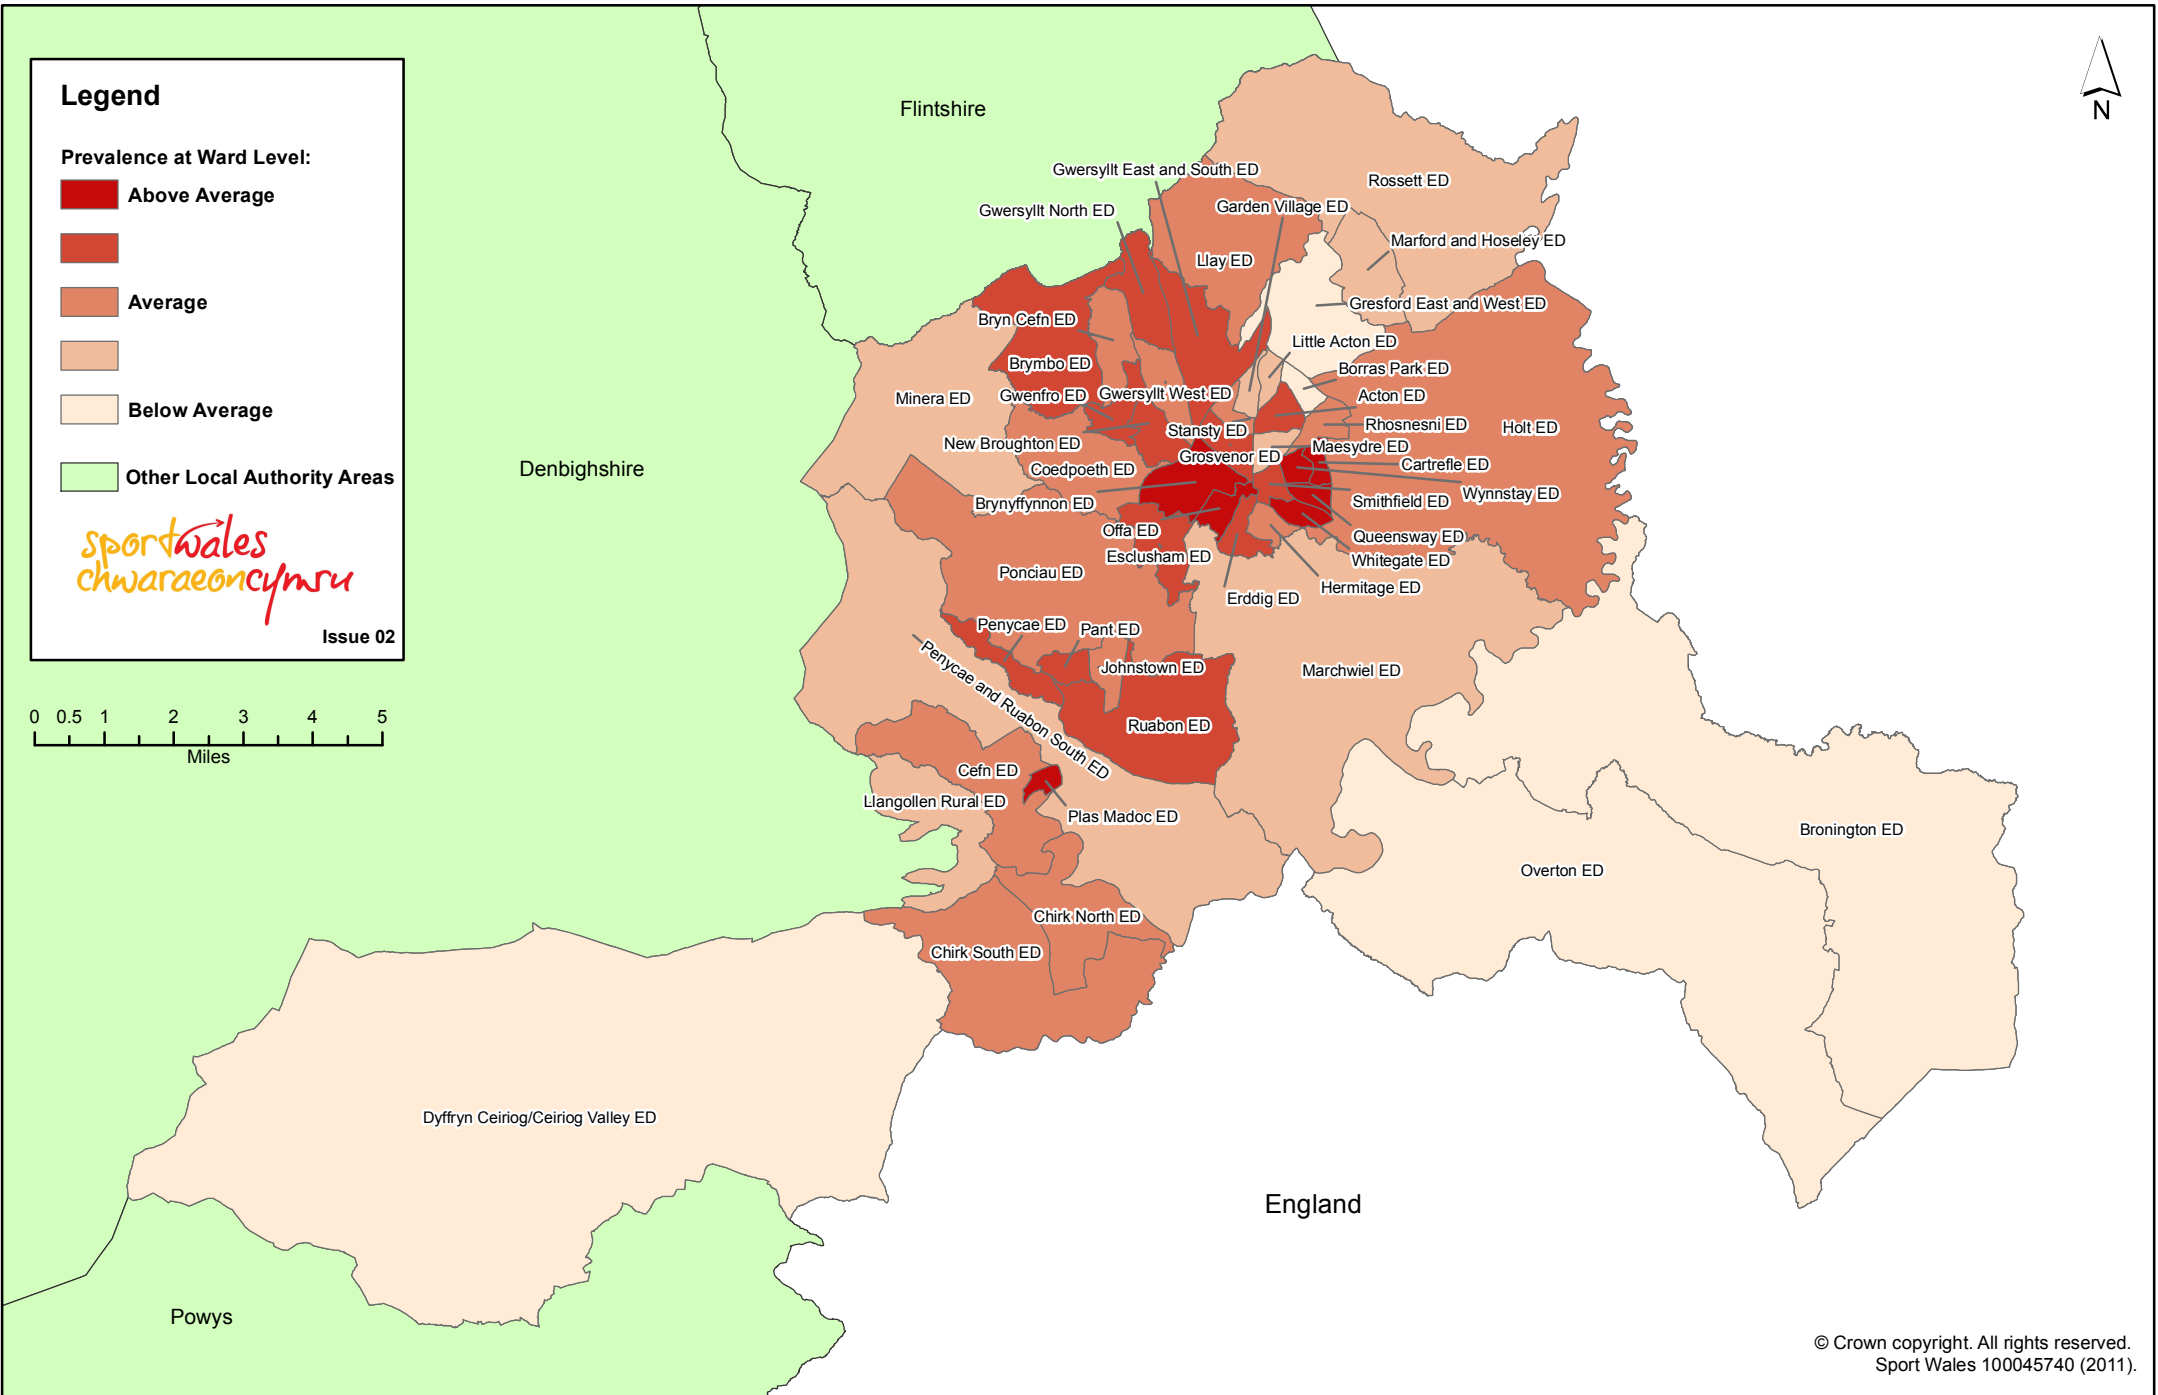

Legend

Prevalence at Ward Level:

 Above Average

 Average

 Below Average

 Other Local Authority Areas

sportwales
chwaraeoncymsu

Issue 02