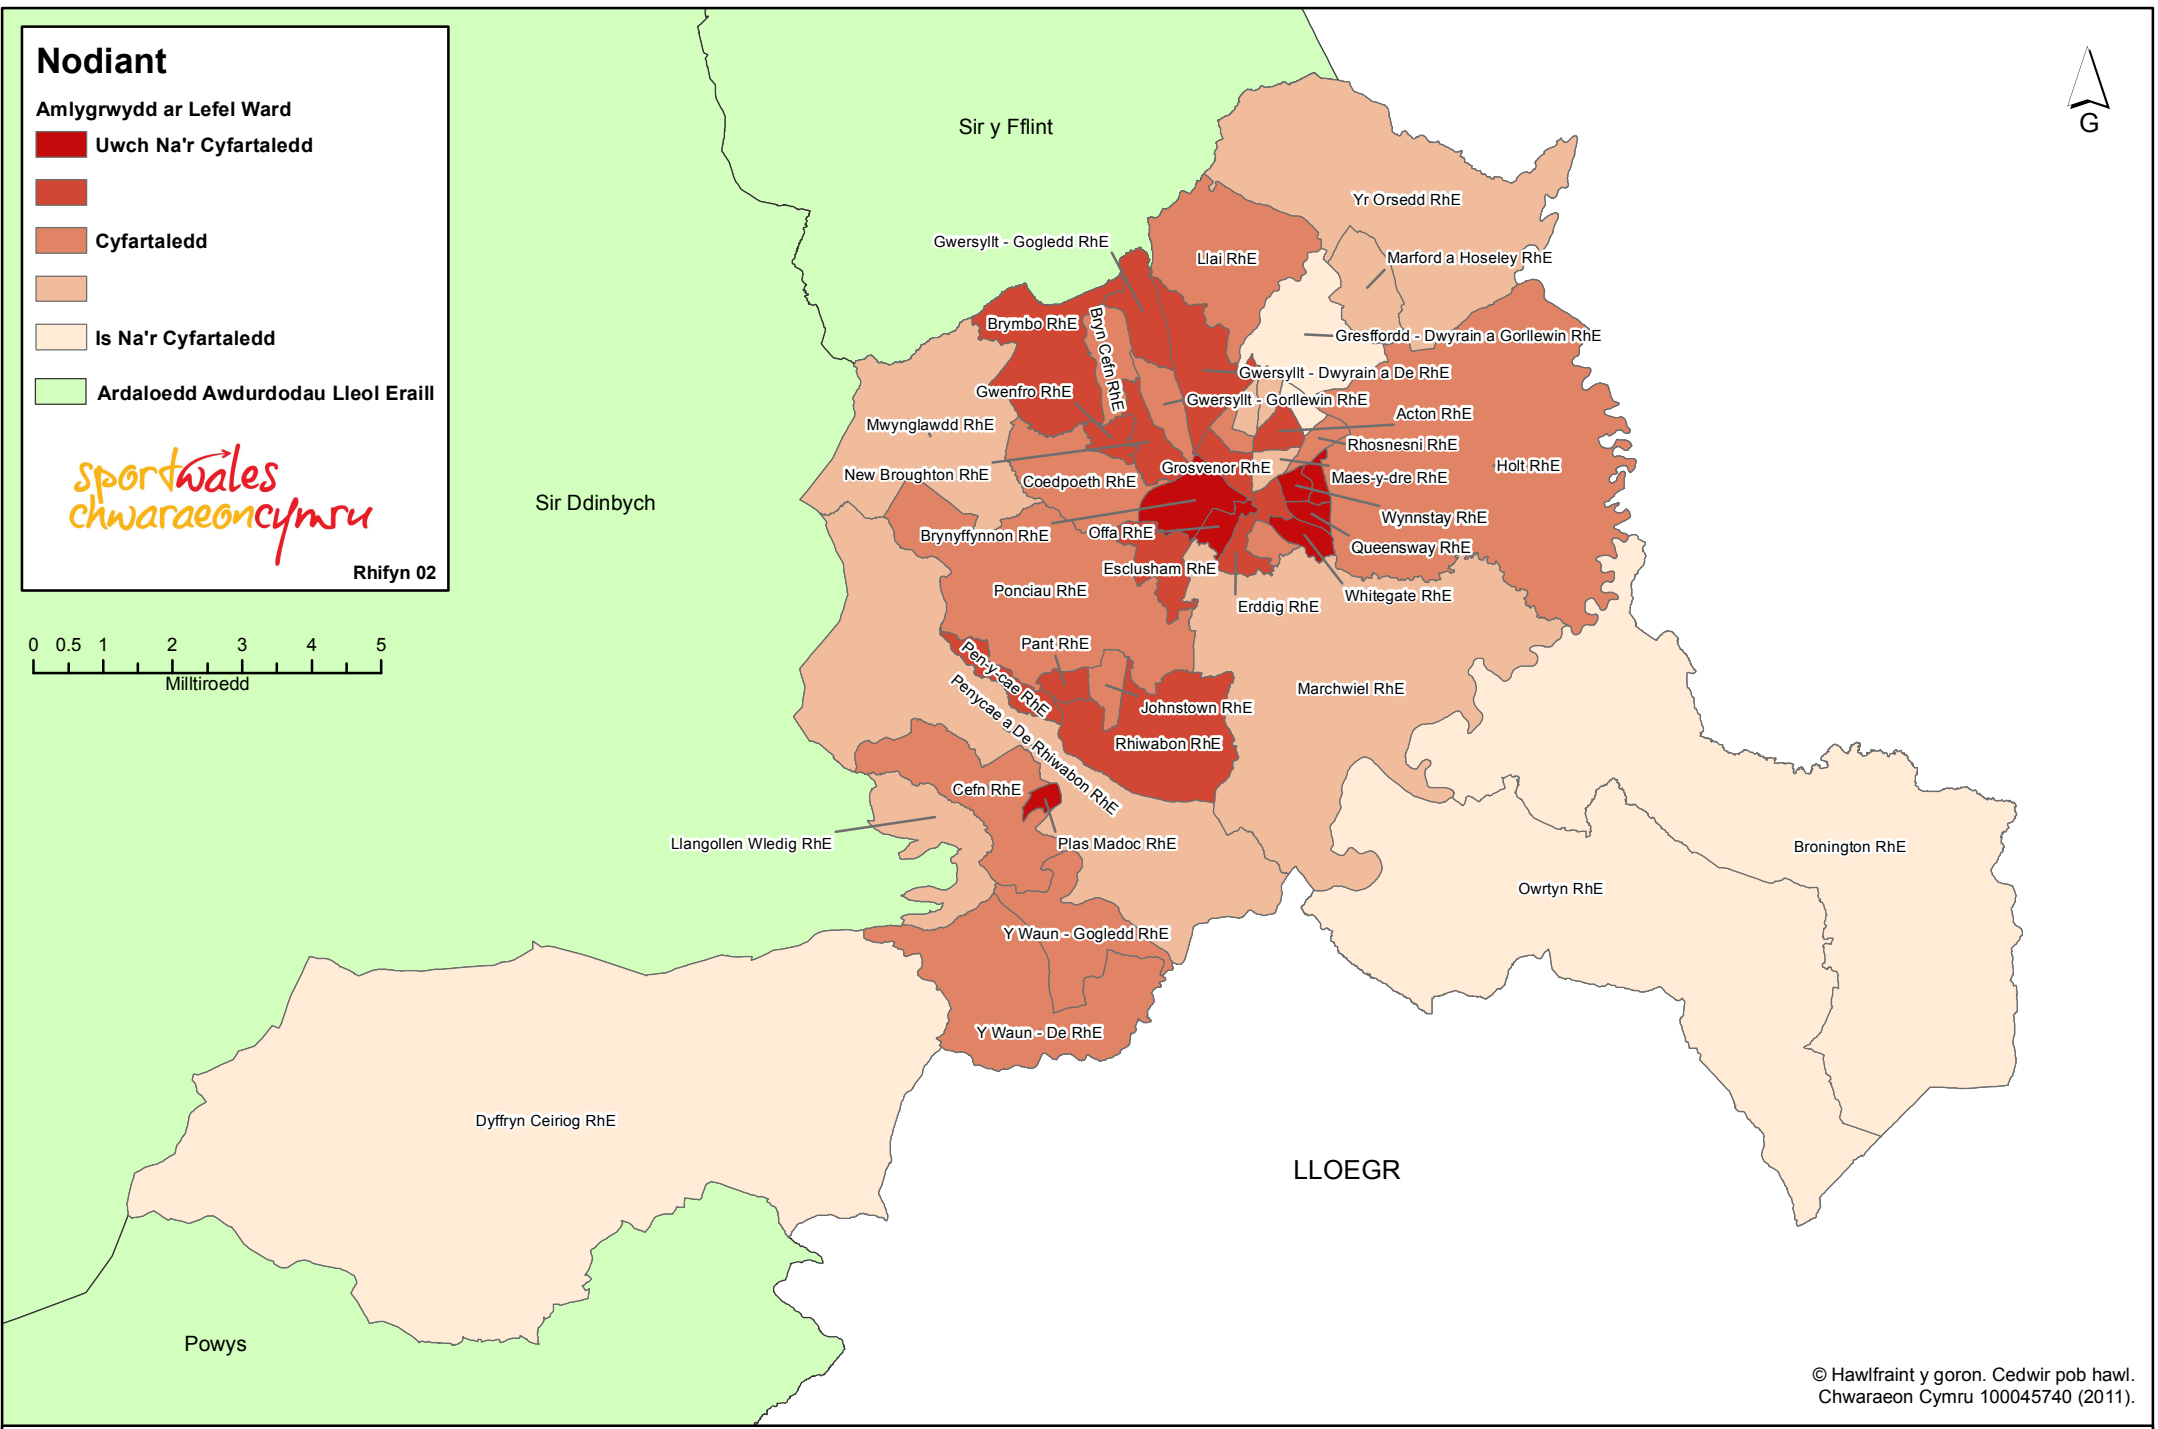

Nodiant

Amlygrwydd ar Lefel Ward

Uwch Na'r Cyfartaledd

Cyfartaledd

Is Na'r Cyfartaledd

Ardaloedd Awdurdodau Lleol Eraill

Rhifyn 02

Amlygrwydd Lisa - Wrecsam

© Hawlfraint y goron. Cedwir pob hawl.
Chwaraeon Cymru 100045740 (2011).