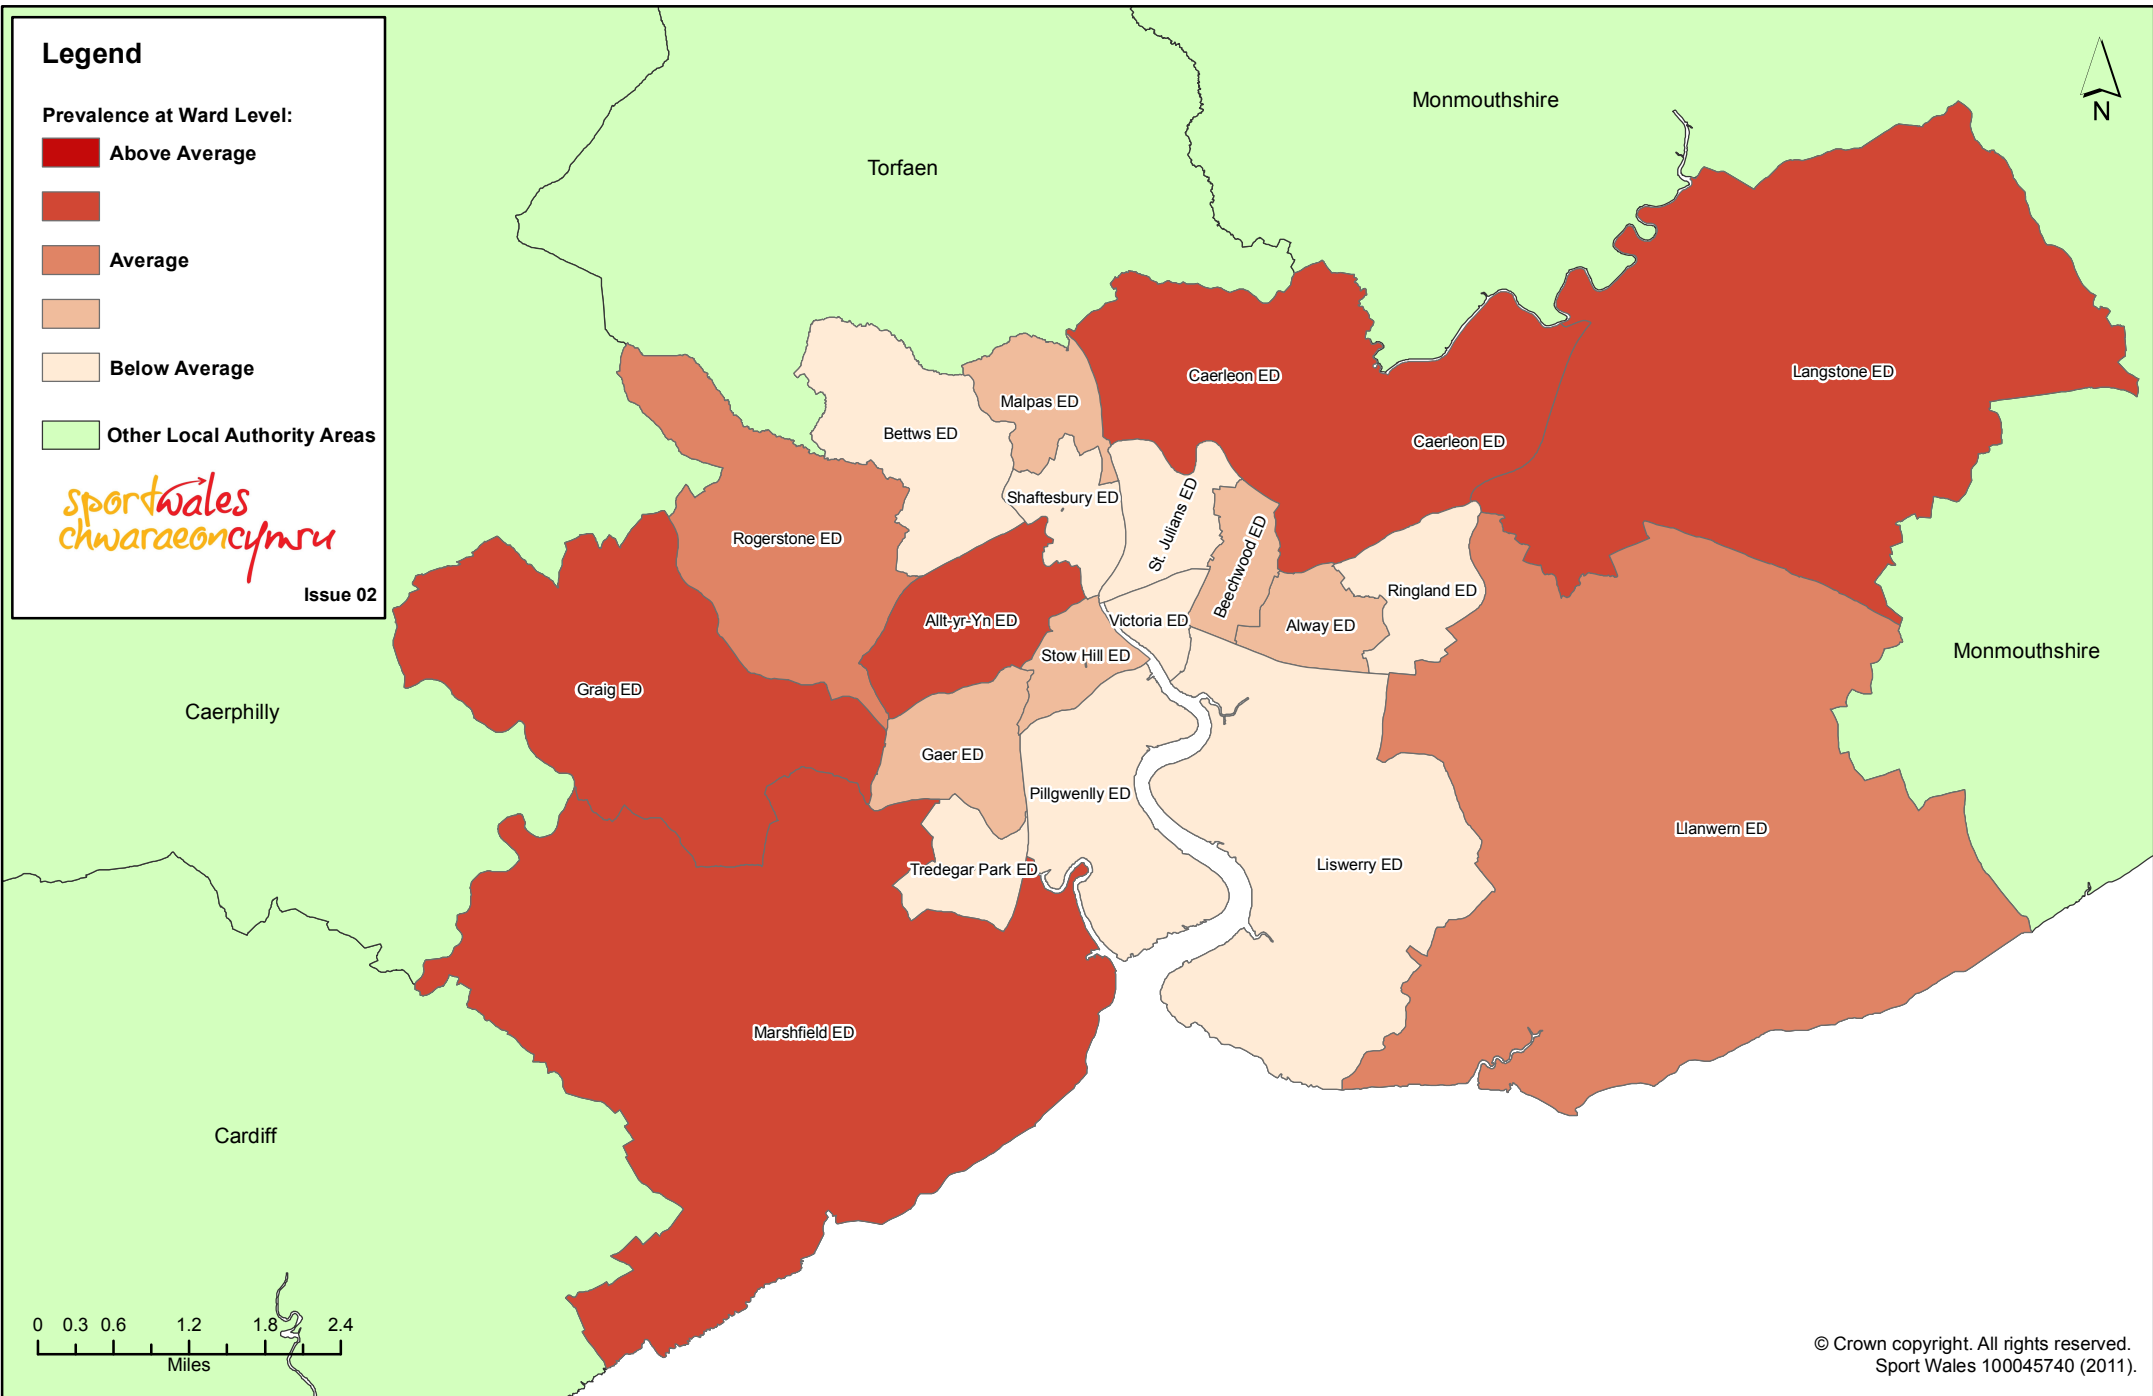

### Legend

#### Prevalence at Ward Level:

- Above Average
- Average
- Below Average
- Other Local Authority Areas

*sporthwales*  
*chwaraeon cymru*

Issue 02

© Crown copyright. All rights reserved.  
Sport Wales 100045740 (2011).

## Prevalence of Siân - Newport

## Amlygrwydd Siân - Casnewydd