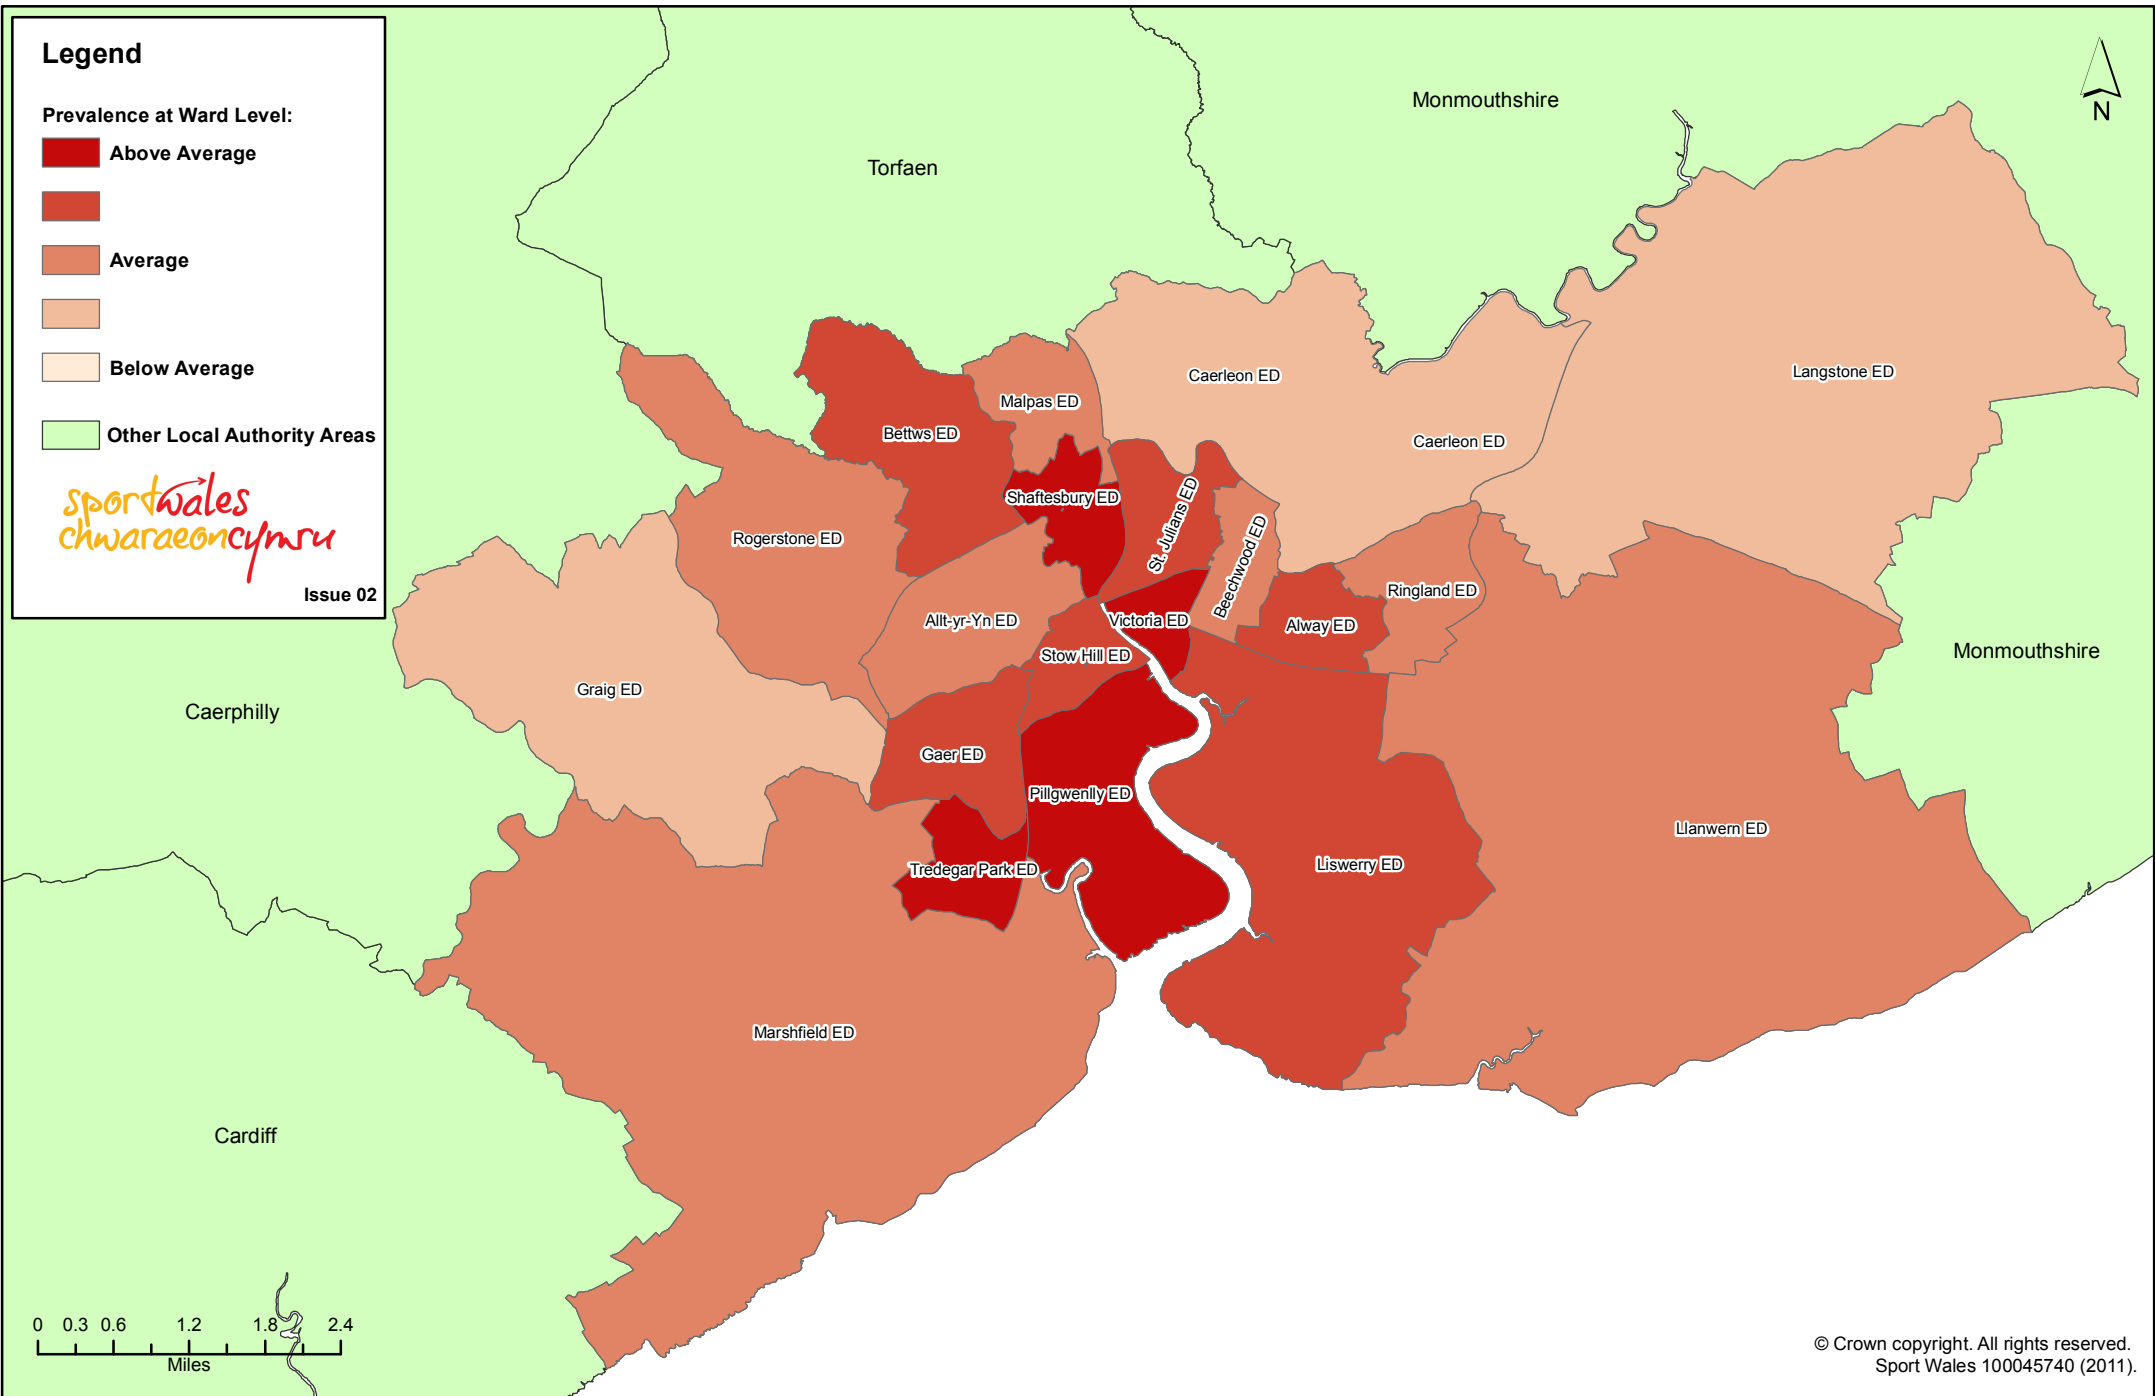

Legend

Prevalence at Ward Level:

- Above Average
- Average
- Below Average
- Other Local Authority Areas

sportwales
chwaraeioncymru

Issue 02

0 0.3 0.6 1.2 1.8 2.4
Miles

© Crown copyright. All rights reserved.
Sport Wales 100045740 (2011).