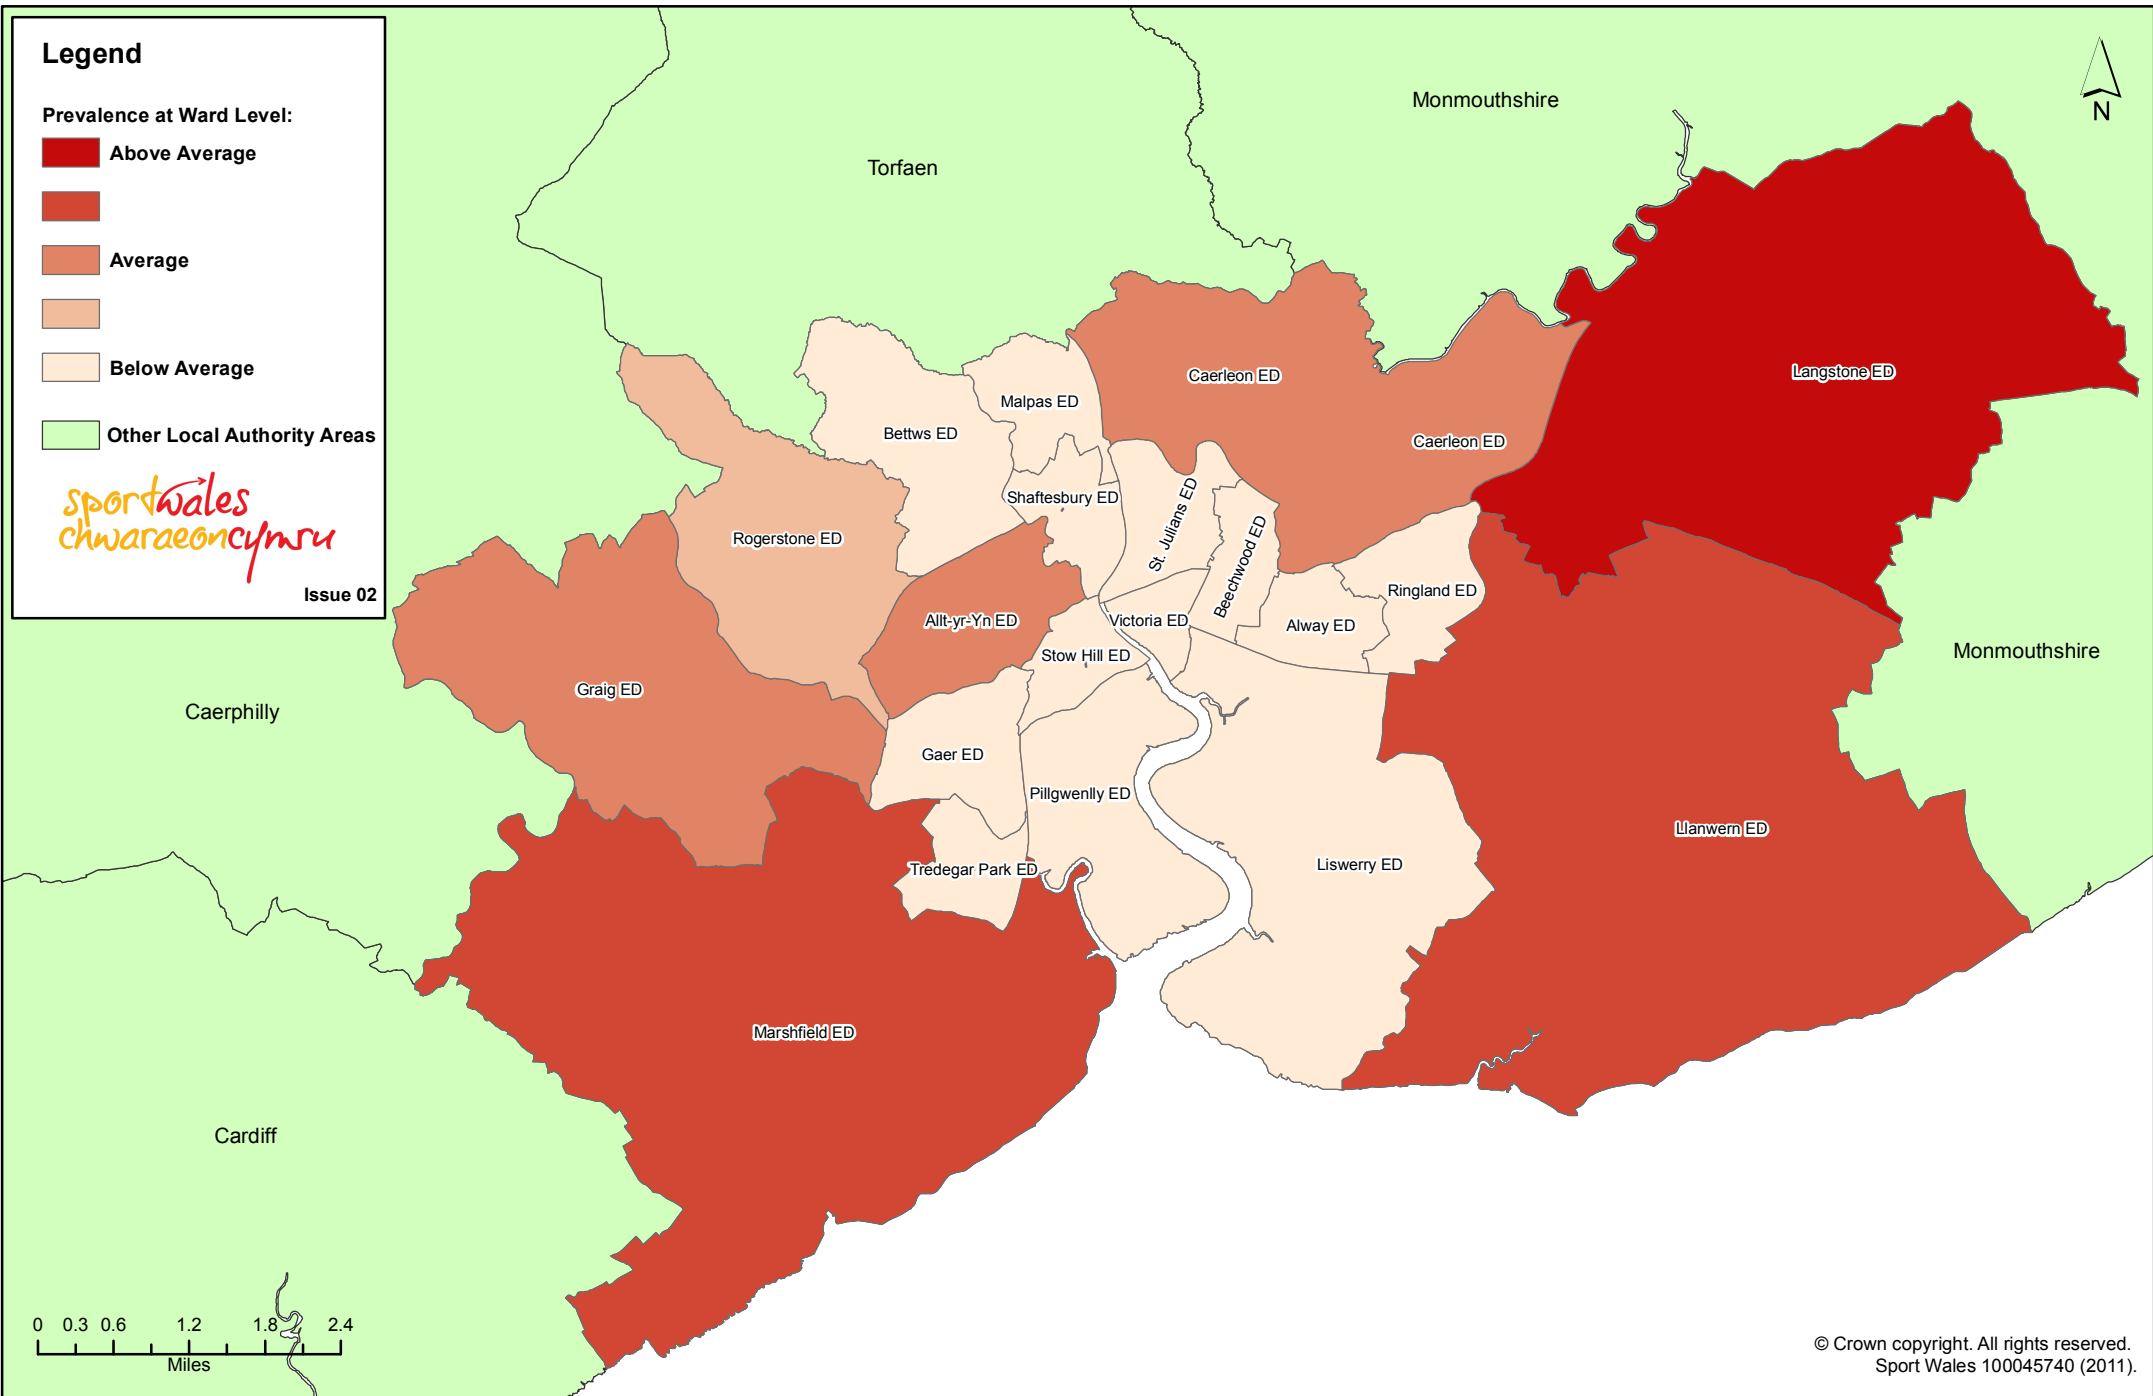

Legend

Prevalence at Ward Level:

- Above Average
- Average
- Below Average
- Other Local Authority Areas

sportwales
chwaraeon cymru

Issue 02

© Crown copyright. All rights reserved.
Sport Wales 100045740 (2011).

Prevalence of Huw - Newport