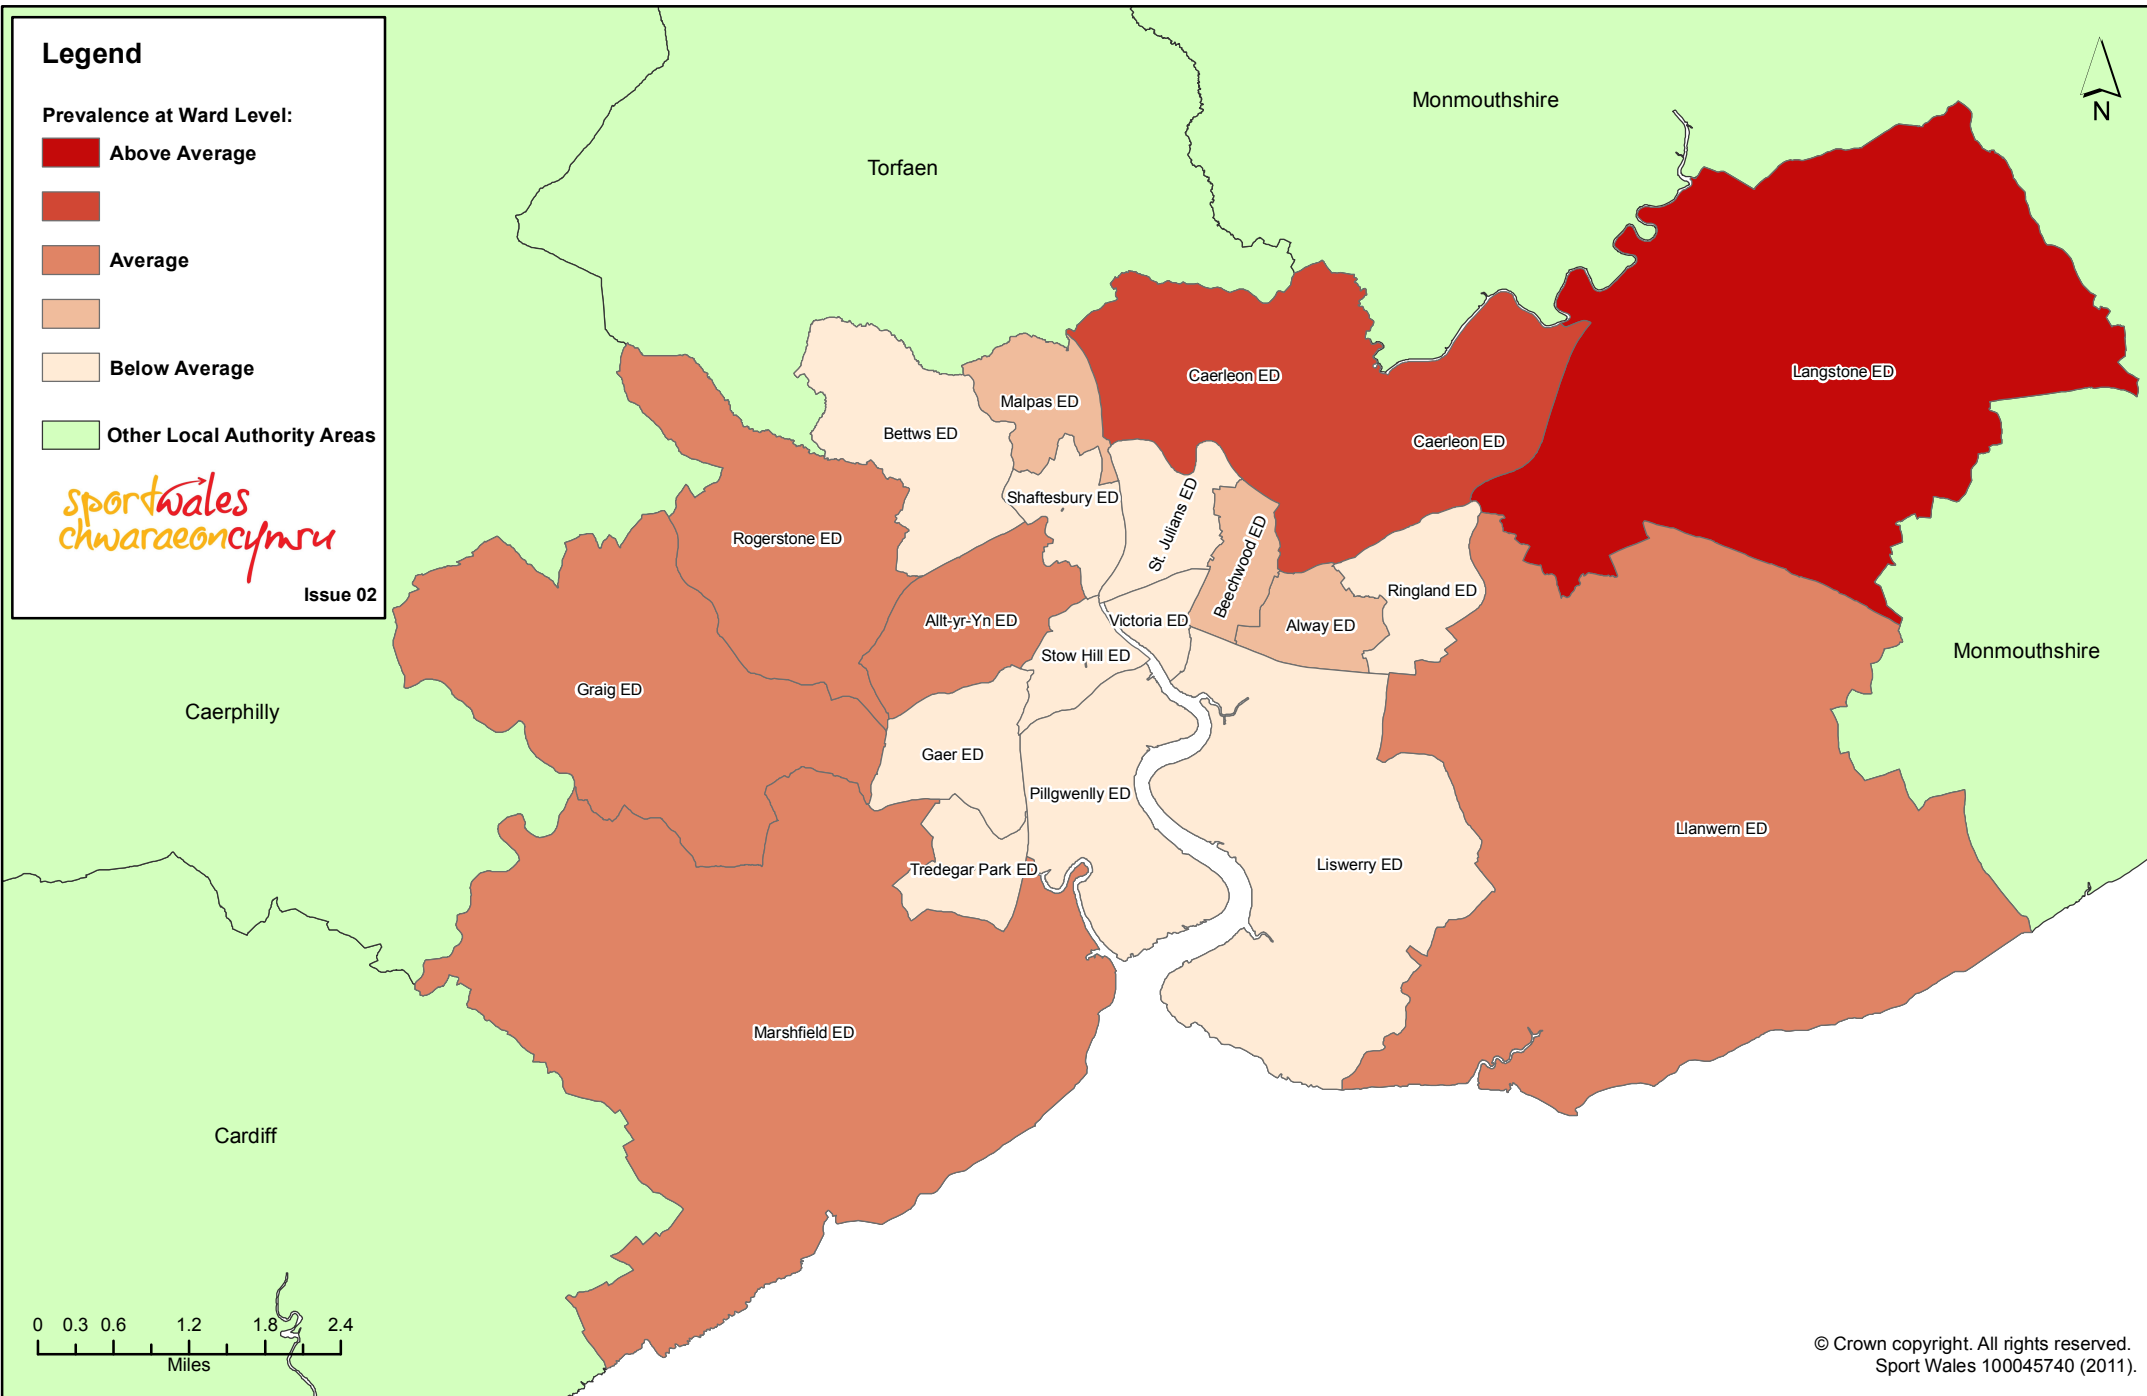

### Legend

Prevalence at Ward Level:

 Above Average

 Average

 Below Average

 Other Local Authority Areas

*sportwales*  
*chwaraeoncymsu*

Issue 02