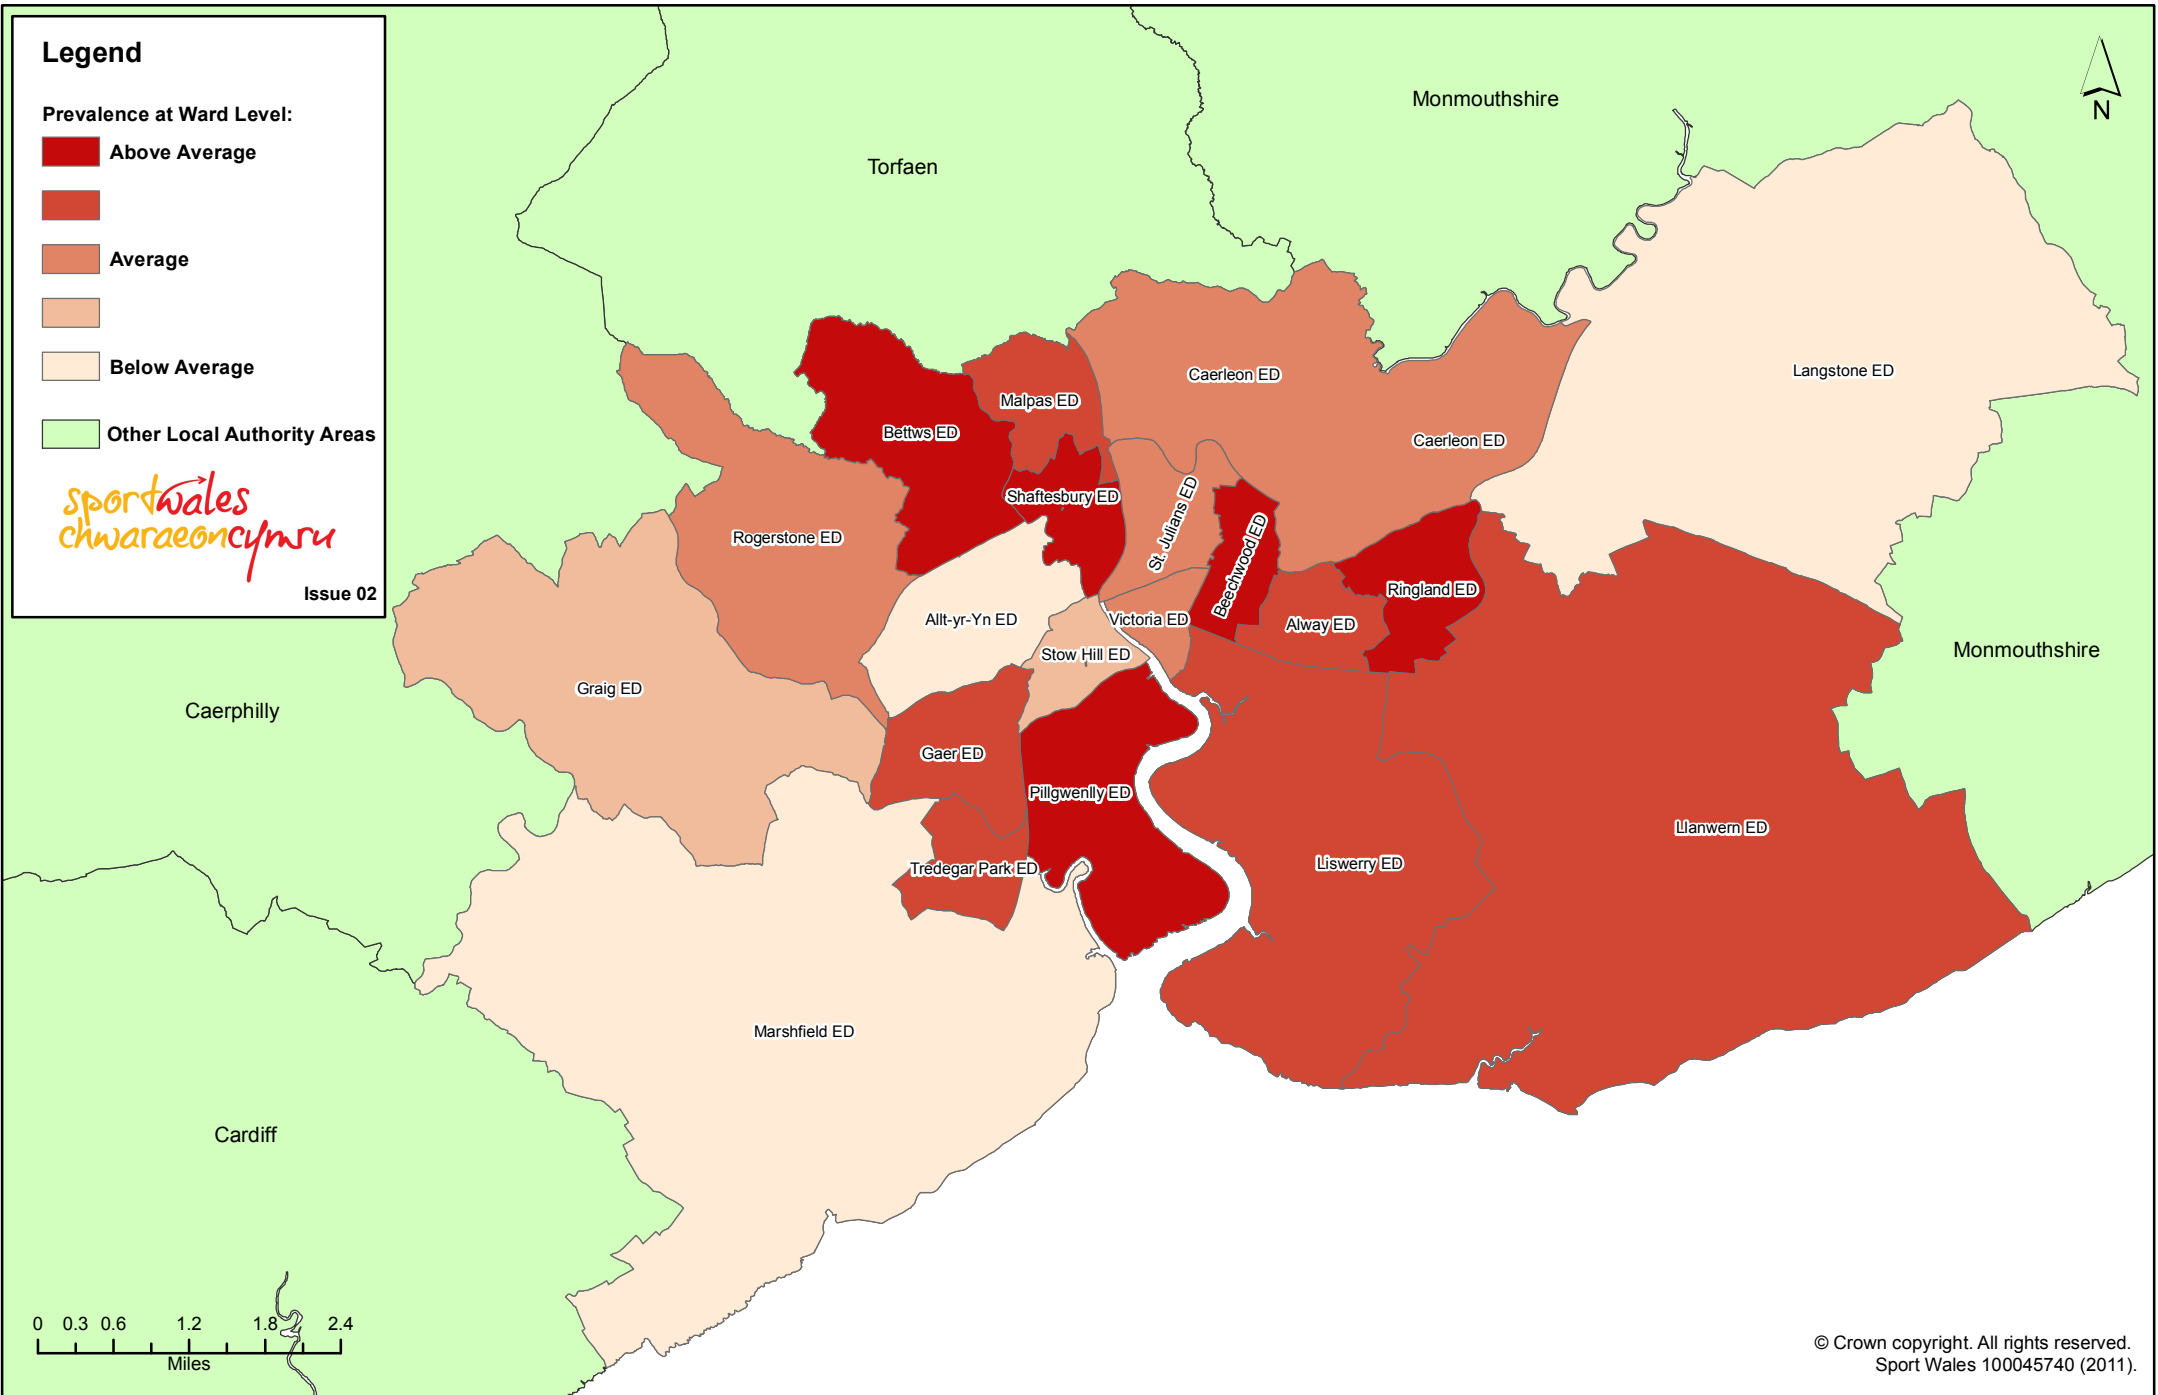

### Legend

#### Prevalence at Ward Level:

- Above Average
- Average
- Below Average
- Other Local Authority Areas

*sportwales*  
*chwaraeioncymru*

Issue 02

© Crown copyright. All rights reserved.  
Sport Wales 100045740 (2011).

## Prevalence of Dot - Newport

## Amlygrwydd Dot - Casnewydd