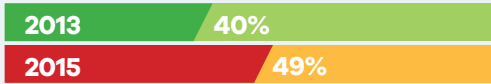

HOOKED ON SPORT
WEDI GWIRIONI AR
CHWARAEON

Betsi Cadwaladr University Teaching Health Board/Bwrdd Iechyd Addysgu Prifysgol Betsi Cadwaladr